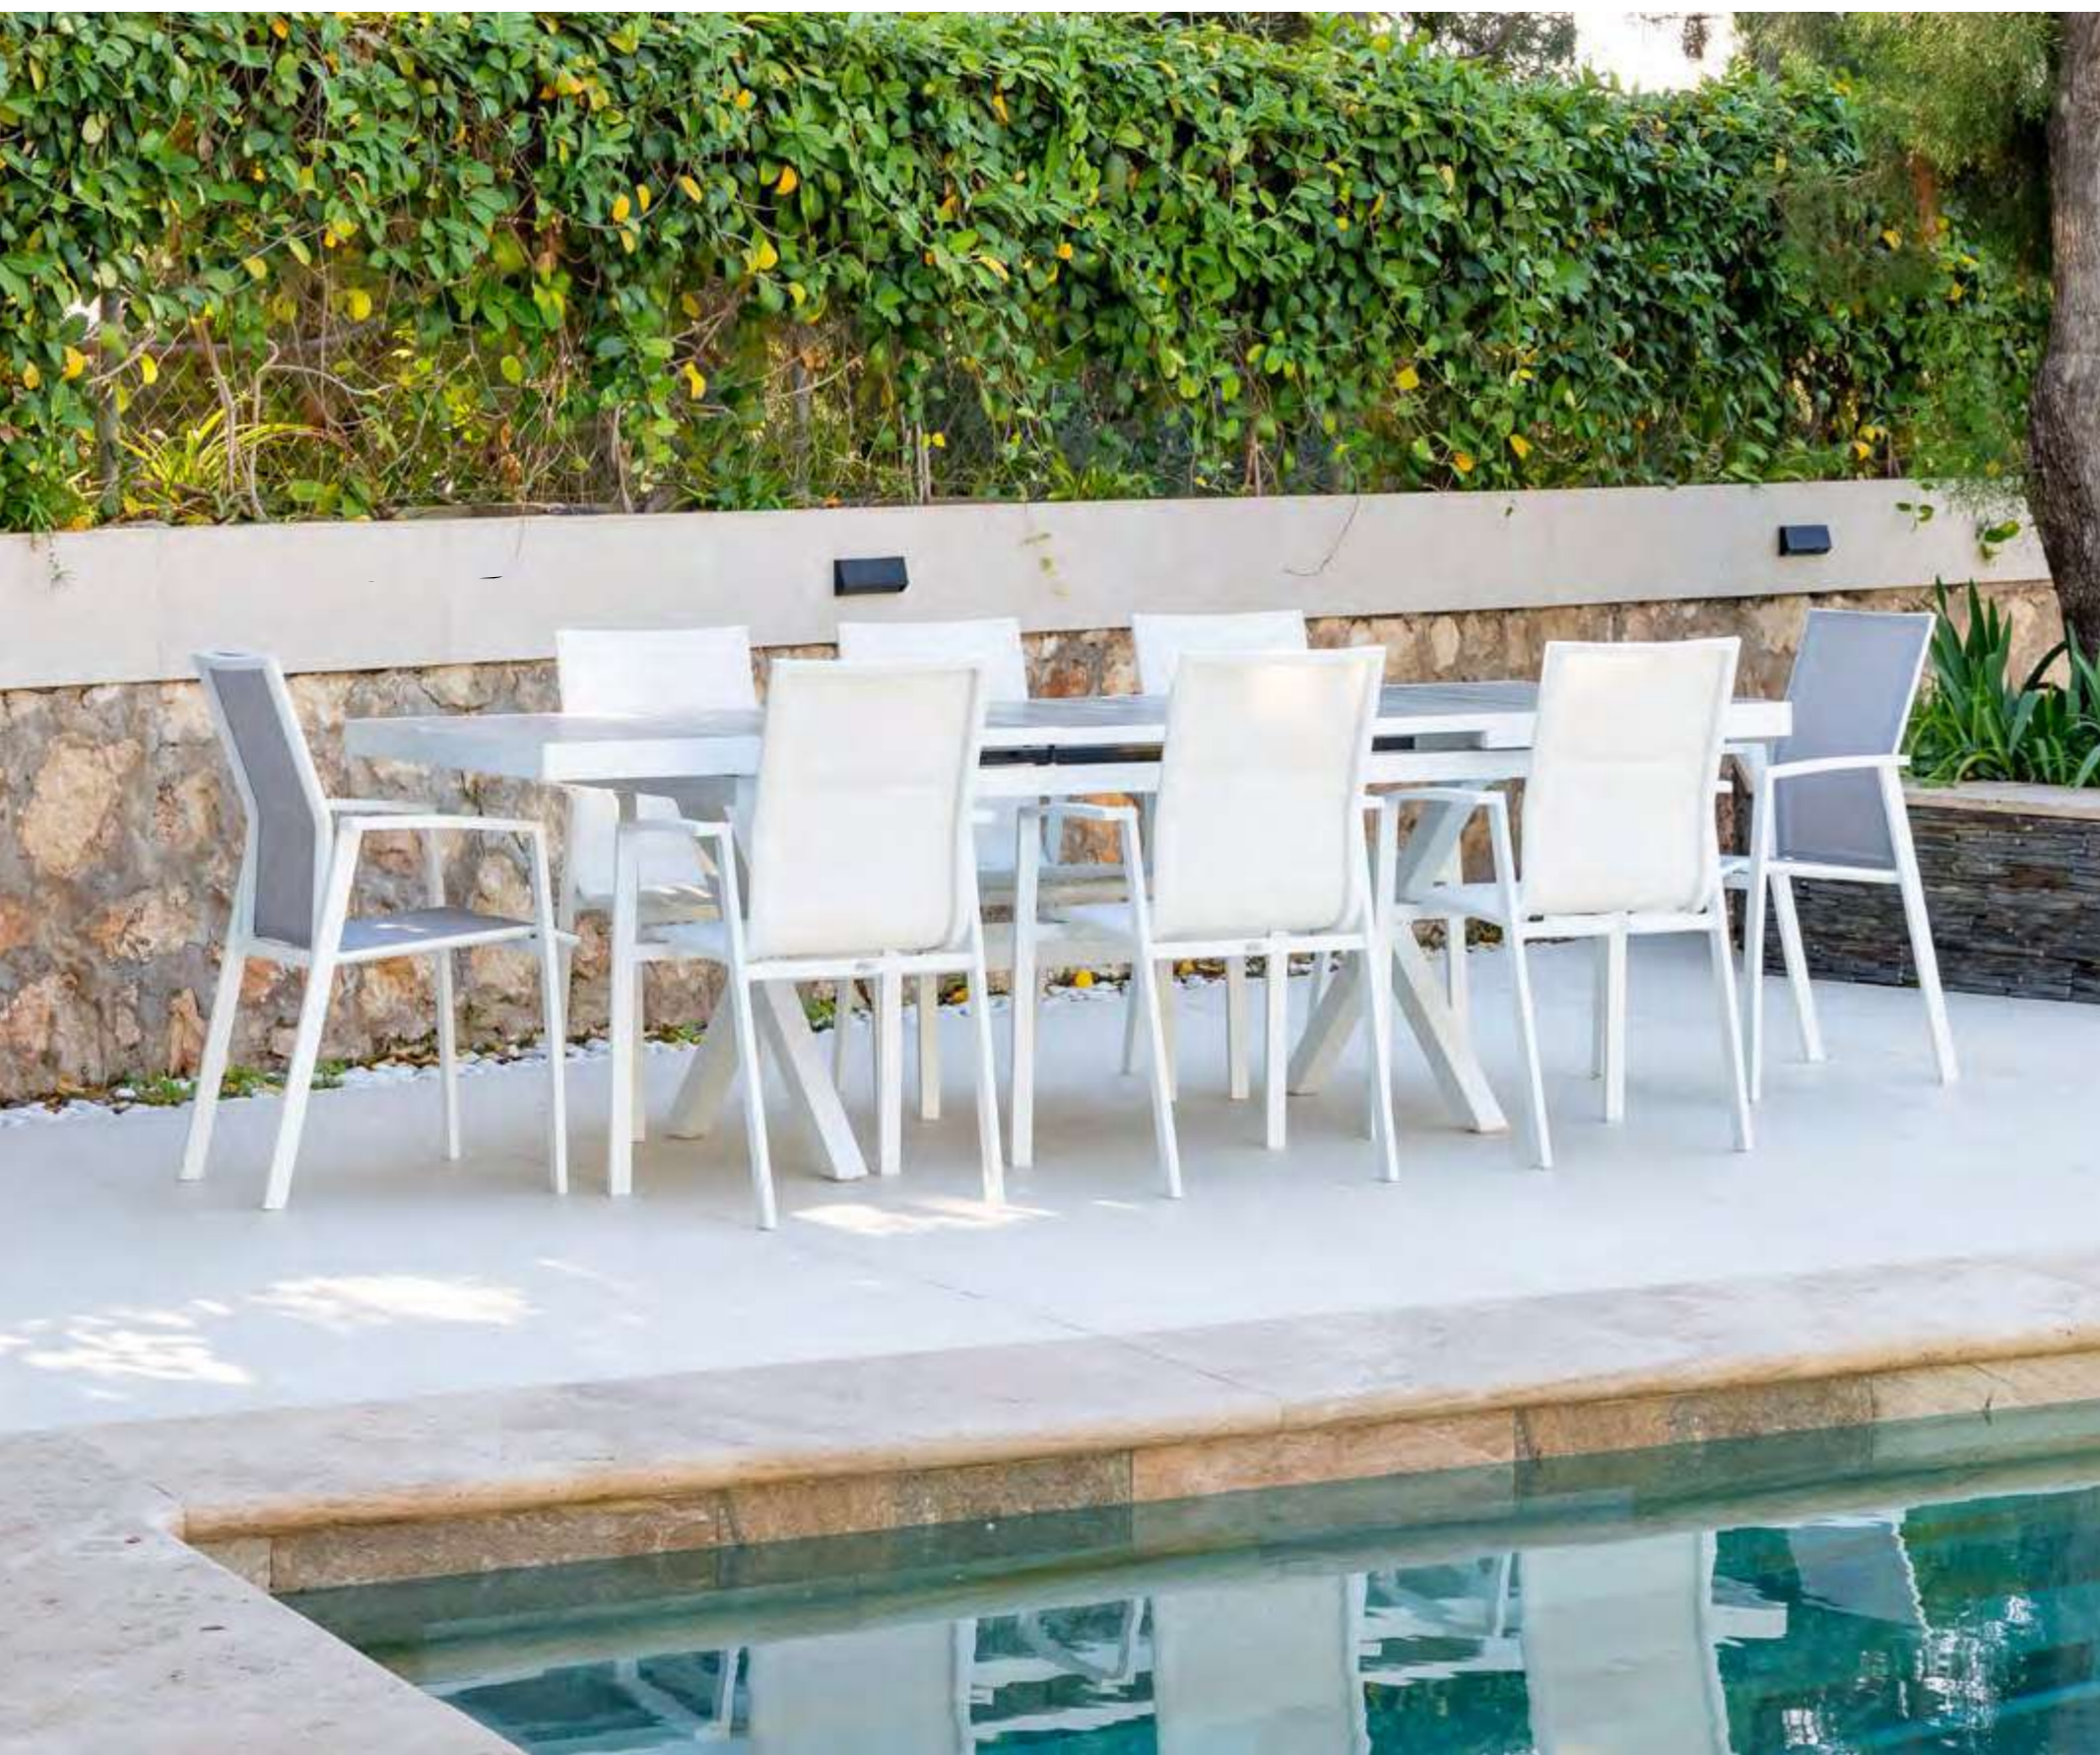

Mesa extensible 160/200cm | 6-8 sillones
Mesa extensible 200/260cm | 8-10 sillones

Sillón Madrid de aluminio color blanco.
Tapizado en textilene color blanco.
Sillón apilable.

Sillón Madrid de aluminio color antracita.
Tapizado en textilene color gris.
Sillón apilable.

Mesa extensible Segovia de aluminio blanco o antracita.
Tablero de cerámica imitación madera.
Extensión central automática.

Sillón Lorca de aluminio color blanco.
Tapizada de textilene color gris.

MESA SEGOVIA