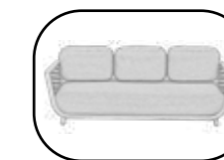

Sofá 3 plazas  
227x85x66cm

Sillón  
98x85x66cm

Mesa baja  
100x100x30cm

Mesa alta  
70x70x40cm

SET CAIRO