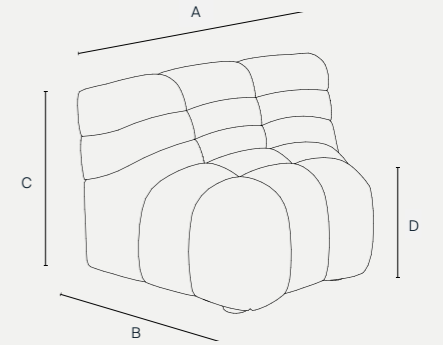

corner round

A: 130 cm / 51.2 in
B: 97 cm / 38.2 in
C: 80 cm / 31.5 in