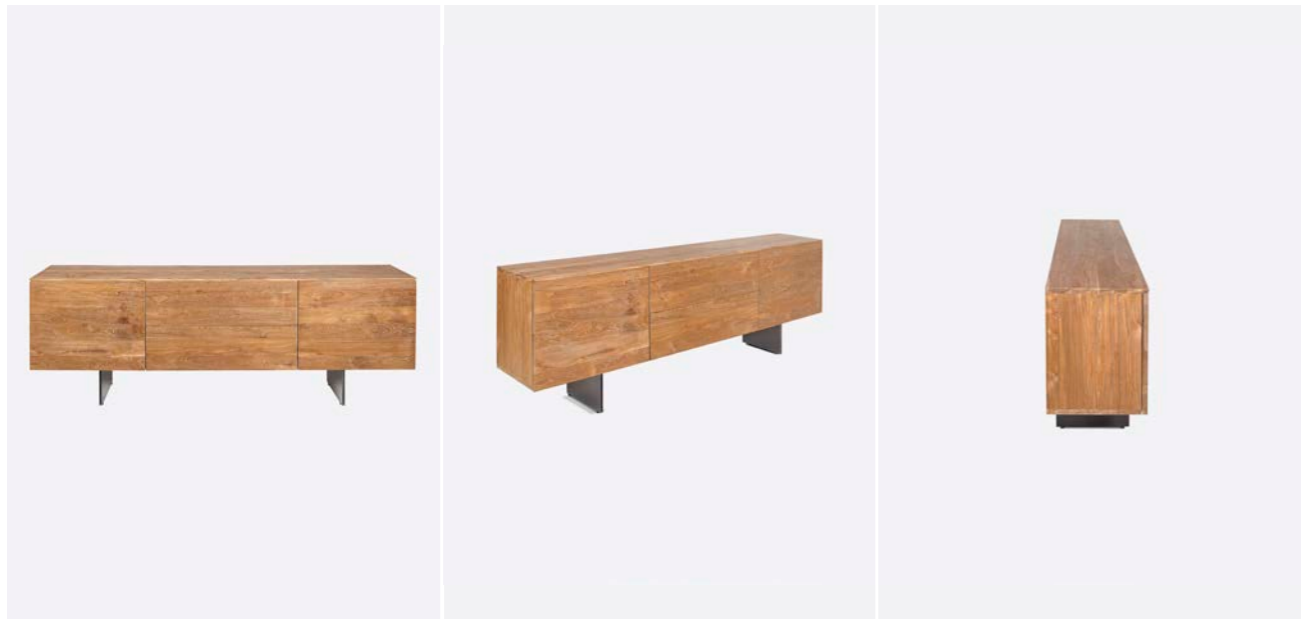

132021

A: 208 cm / 81.9 in   D: 21 cm / 8.3 in   94 kg
B: 40 cm / 15.7 in   E: 63 cm / 24.8 in
C: 74 cm / 29.1 in   F: 82 cm / 32.3 in