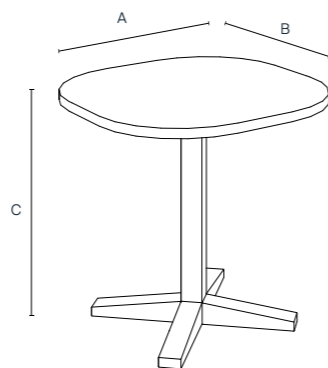

Water-based sealer / Sellador base agua / Scellant à base d'eau.

111282 - 2 seats

A: 80 cm / 31.5 in
B: 80 cm / 31.5 in
C: 75 cm / 29.5 in

111281 - 2 seats

A: 80 cm / 31.5 in
B: 80 cm / 31.5 in
C: 75 cm / 29.5 in