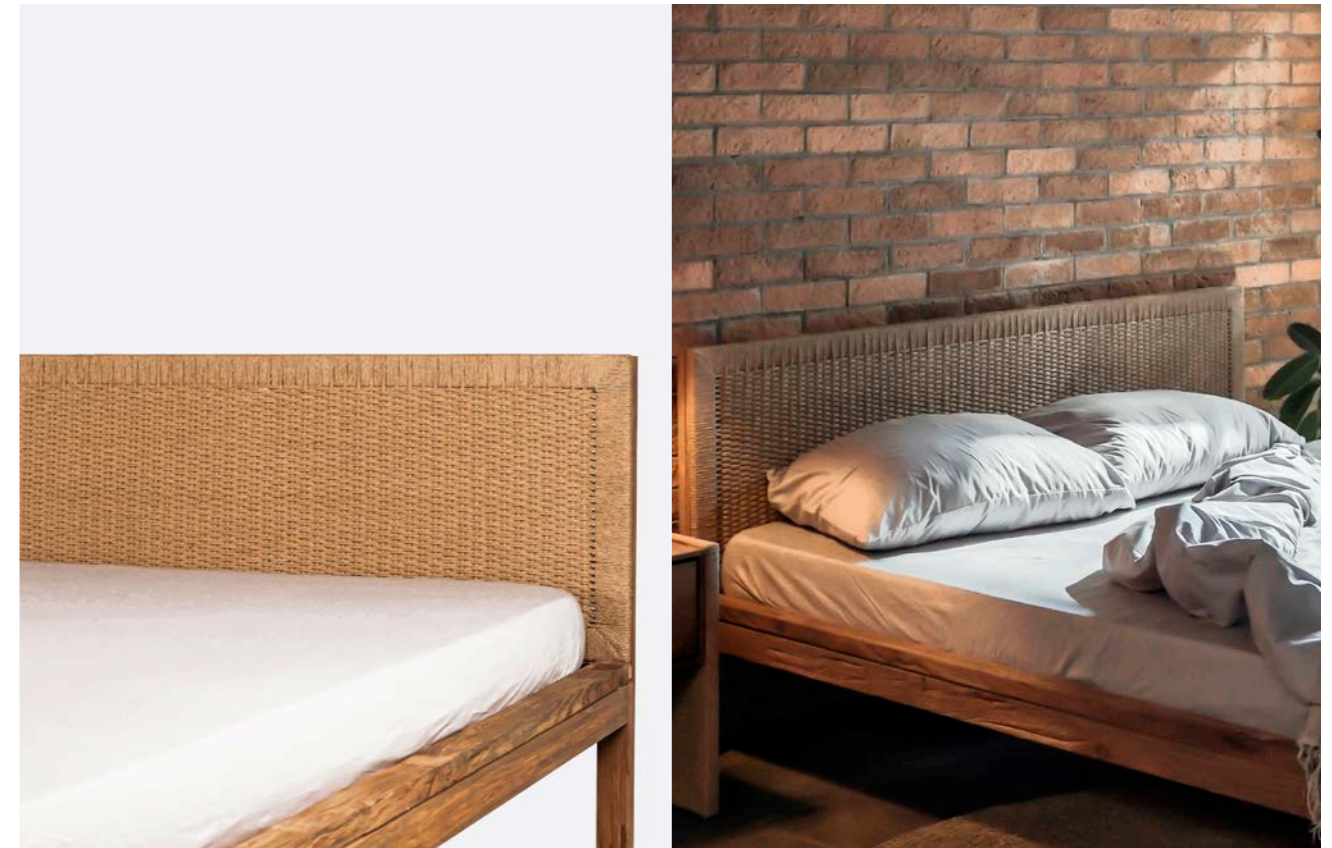

Additional features / Características adicional / Caractéristiques supplémentaires

Mounting required / Requiere montaje / Montage nécessaire

Yes / Sí / Oui.