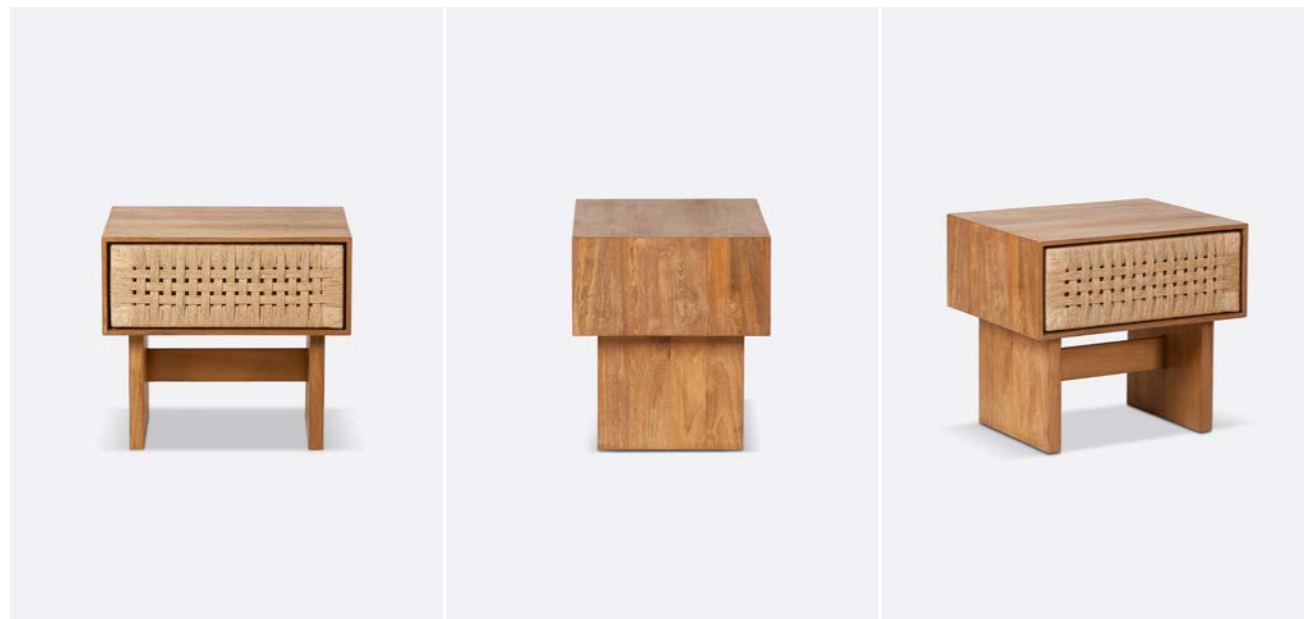

141061

A: 50 cm / 19.7 in   D: 25 cm / 9.8 in
B: 40 cm / 15.7 in   18 kg
C: 48 cm / 18.9 in