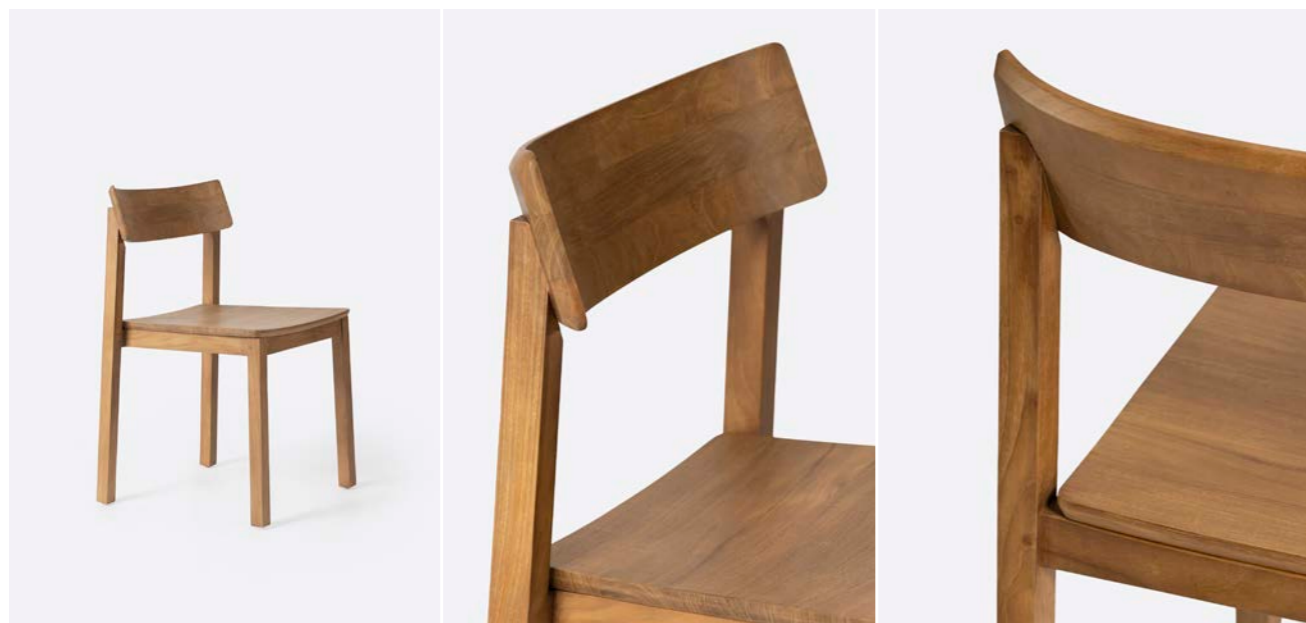

121155 - 1 seat

A: 50 cm / 19.7 in

D: 45 cm / 17.7 in

B: 48 cm / 18.9 in

C: 80 cm / 31.5 in