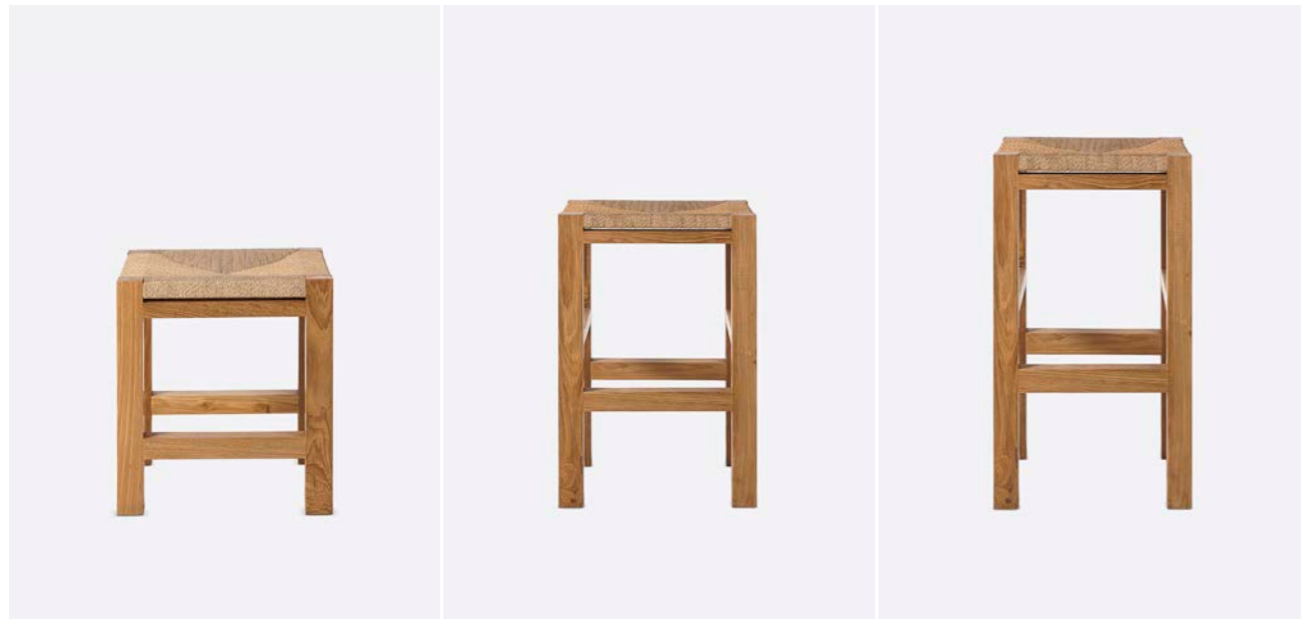

128051 - 1 seat

A: 40 cm / 15.7 in   11 kg
B: 40 cm / 15.7 in
C: 75 cm / 29.5 in

128051