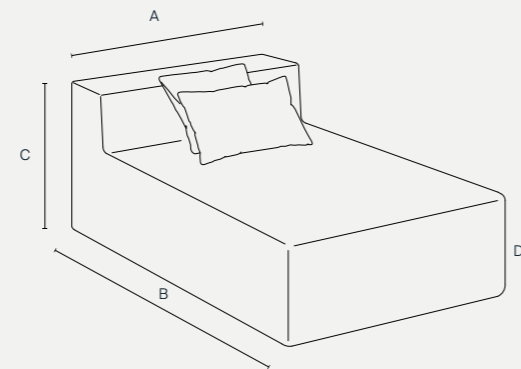

chaise longue