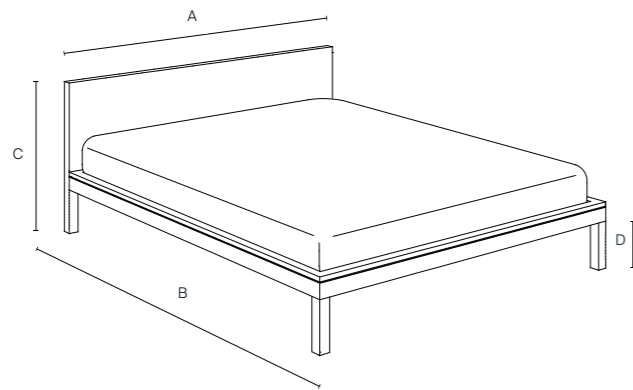

142045 - 160 cm mattress

A: 170 cm / 66.9 in D: 22 cm / 8.7 in
B: 210 cm / 82.7 in **98 kg**
C: 79 cm / 31.1 in

142046 - 180 cm mattress

A: 190 cm / 74.8 in D: 22 cm / 8.7 in
B: 210 cm / 82.7 in **104 kg**
C: 79 cm / 31.1 in