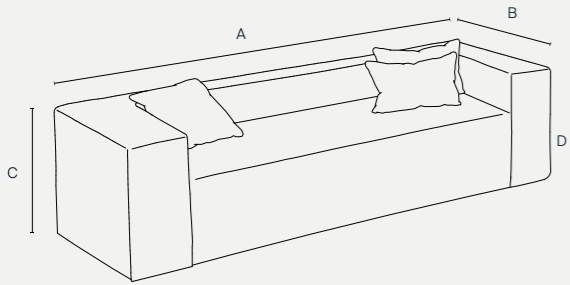

Strozzi

1 seat

A: 120 cm / 47.2 in D: 42 cm / 16.5 in
 B: 95 cm / 37.4 in **48 kg**
 C: 65 cm / 25.6 in

2/3 seats

A: 220 cm / 86.6 in D: 42 cm / 16.5 in
 B: 95 cm / 37.4 in **72 kg**
 C: 65 cm / 25.6 in

3/4 seats