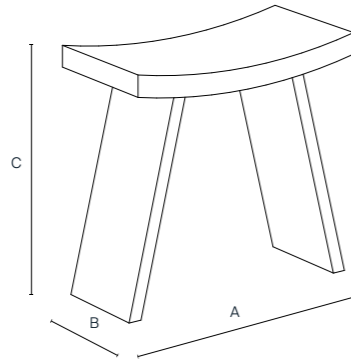

U

124021 / 124022

Materials / Materiales / Matériaux

Recycled teak / Teca reciclada/ Teck recyclé.

Textures / Texturas / Textures

[Ref: 124021] Smooth / Liso / Lisse.

[Ref:124022] Wire brushing / Cepillado de púas / Brossage métallique.

Finishes and protection / Acabados y protección / Finitions et protection

Water-based sealer / Sellador base agua / Scellant à base d'eau.