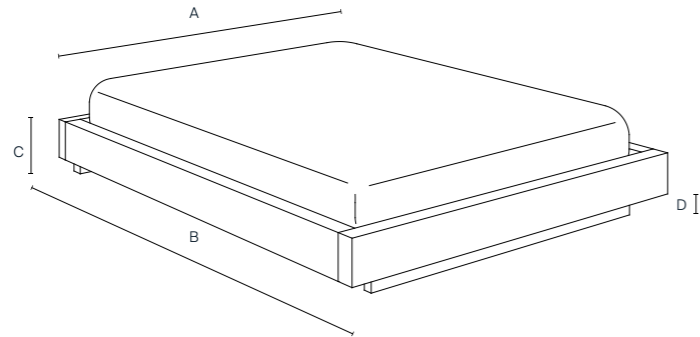

Solid 142011 / 142012

Materials / Materiales / Matériaux

Recycled teak / Teca reciclada / Teck recyclé.

Textures / Texturas / Textures

Wire brushing / Cepillado de púas / Brossage métallique.

Finishes and protection / Acabados y protección / Finitions et protection

Water-based sealer / Sellador base agua / Scellant à base d'eau.