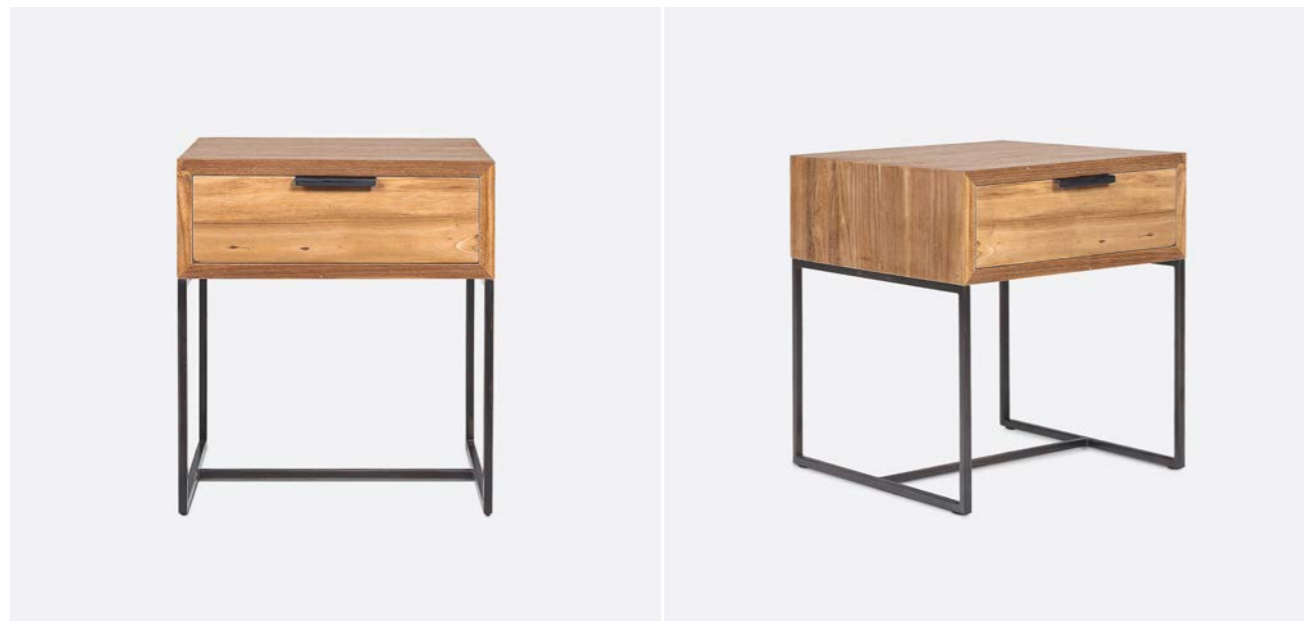

141011

A: 40 cm / 15.7 in   D: 30 cm / 11.8 in
B: 40 cm / 15.7 in   18 kg
C: 45 cm / 17.7 in