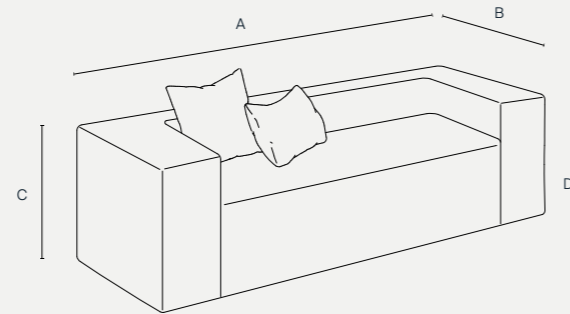

Strozzi

1 seat

A: 120 cm / 47.2 in D: 42 cm / 16.5 in
 B: 95 cm / 37.4 in **48 kg**
 C: 65 cm / 25.6 in

2/3 seats

A: 220 cm / 86.6 in D: 42 cm / 16.5 in
 B: 95 cm / 37.4 in **72 kg**
 C: 65 cm / 25.6 in

3/4 seats