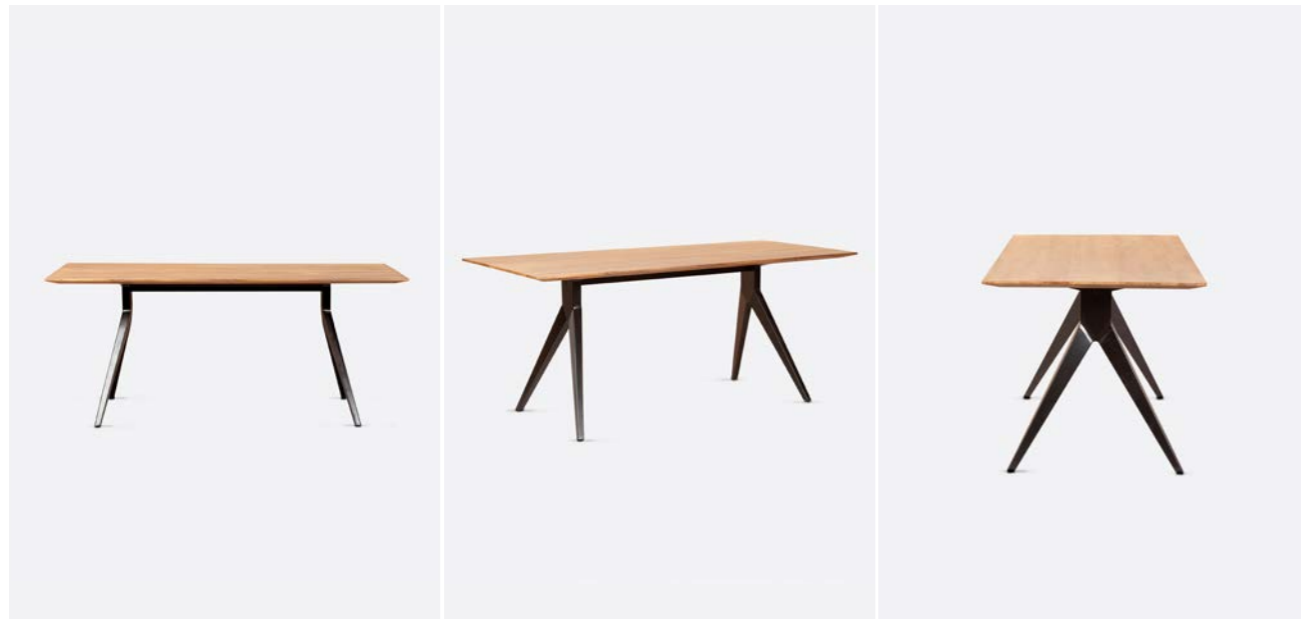

111183 - 8 seats

A: 180 cm / 70.9 in
B: 80 cm / 31.5 in
C: 76 cm / 29.9 in
D: 73 cm / 28.7 in
E: 102 cm / 40.2 in
F: 2.5 cm / 1 in
55 kg