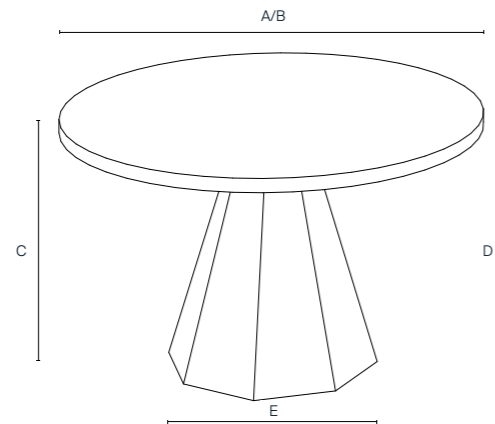

111171 - 8 seats

A: 160 cm / 63 in D: 71 cm / 28 in
B: 160 cm / 63 in E: 70 / 27.6 in
C: 76 cm / 29.9 in **108 kg**

111172 - 6 seats

A: 130 cm / 51.2 in D: 72 cm / 28.3 in
B: 130 cm / 51.2 in E: 65 / 25.6 in
C: 76 cm / 29.9 in **69 kg**