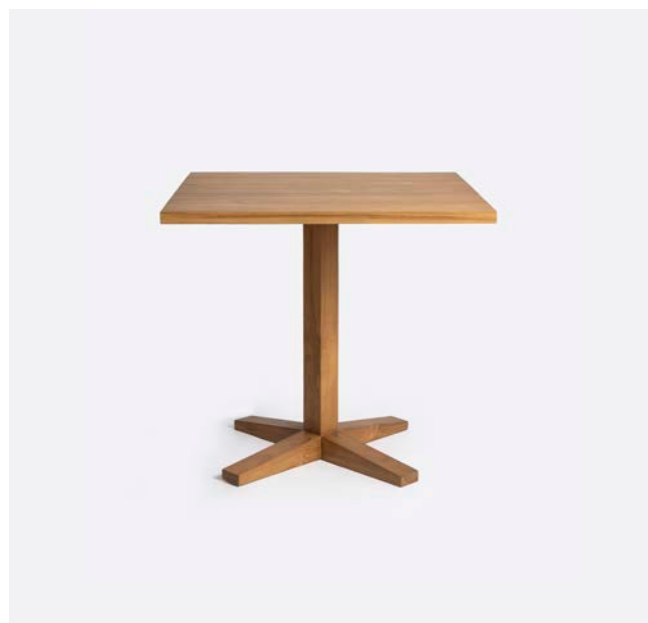

Water-based sealer / Sellador base agua / Scellant à base d'eau.

111282 - 2 seats

A: 80 cm / 31.5 in
B: 80 cm / 31.5 in
C: 75 cm / 29.5 in

111281 - 2 seats

A: 80 cm / 31.5 in
B: 80 cm / 31.5 in
C: 75 cm / 29.5 in