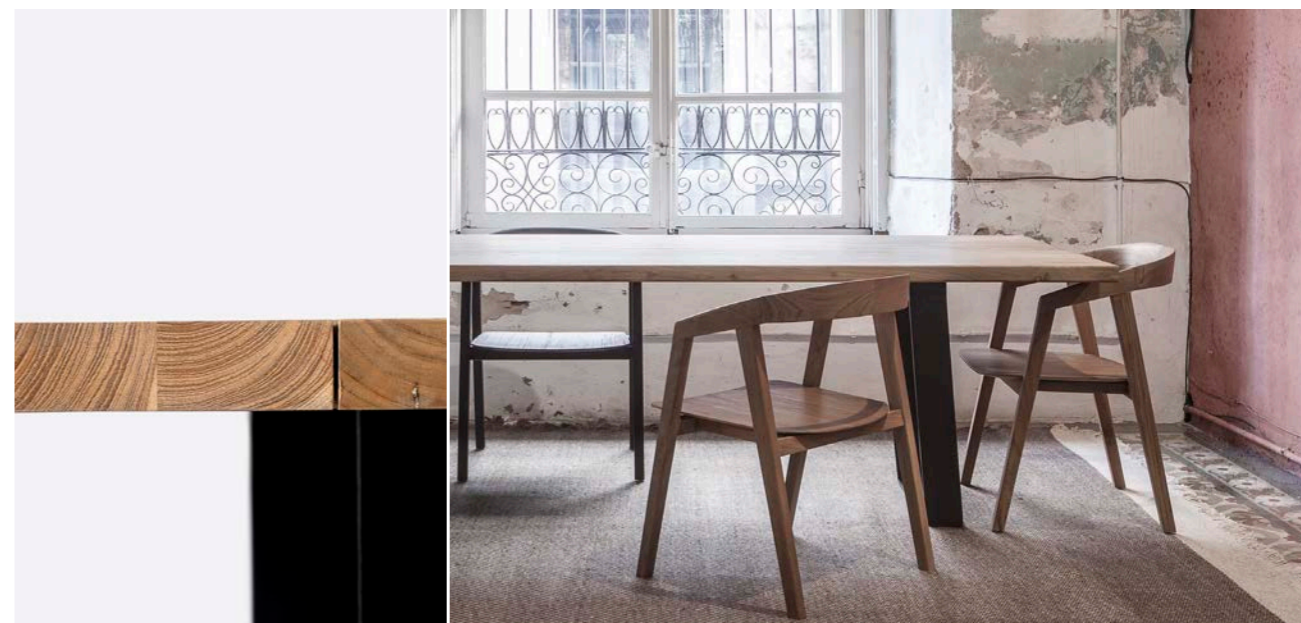

Knot 111241

Materials / Materiales / Matériaux

Recycled teak (*top*); iron (*legs*) / Teca reciclada (*sobre*); hierro (*patas*) / Teck recyclé (*dessus*); fer (*pieds*).

Textures / Texturas / Textures

Smooth (*top*) / Liso (*sobre*) / Lisse (*dessus*).

Finishes and protection / Acabados y protección / Finitions et protection

Water-based sealer (*top*); powder coating (*legs*) / Sellador base agua (*sobre*); pintura en polvo (*patas*) / Scellant à base d'eau (*dessus*); peinture en poudre (*pieds*).

111241 - 10/12 seats

A: 230 cm / 90.6 in   D: 71.5 cm / 28.1 in   113 kg
B: 100 cm / 39.4 in   E: 140 cm / 55.1 in
C: 76 cm / 29.9 in   F: 10 cm / 3.9 in

General information / Información general / Informations générales

Origin / Origen / Origine

Indonesia / Indonesia / Indonésie.

Warranty / Garantía / Garantie

3 year / 3 años / 3 ans.

Additional features / Características adicional / Caractéristiques supplémentaires

Mounting required / Requiere montaje / Montage nécessaire

Yes / Sí / Oui.

Extendable / Extensible / Extensible

No / No / Non.

Adjustable leveller / Nivelador regulable / Niveleur réglable

Yes / Sí / Oui.

Wood is a living material. The greater the size and thickness of the tabletop, the greater the possibility of movement. This is the premise behind the design of the KNOT table. Its solid tabletop, of considerable thickness, is made up of two pieces separated by a thin slit to reduce the risk of cracking. The double iron leg gives it an industrial, polished and austere appearance.