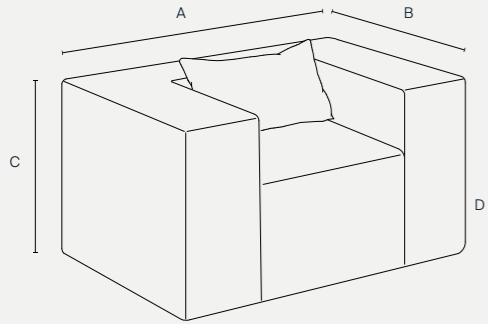

Strozzi

1 seat

A: 120 cm / 47.2 in D: 42 cm / 16.5 in
 B: 95 cm / 37.4 in **48 kg**
 C: 65 cm / 25.6 in

2/3 seats

A: 220 cm / 86.6 in D: 42 cm / 16.5 in
 B: 95 cm / 37.4 in **72 kg**
 C: 65 cm / 25.6 in

3/4 seats