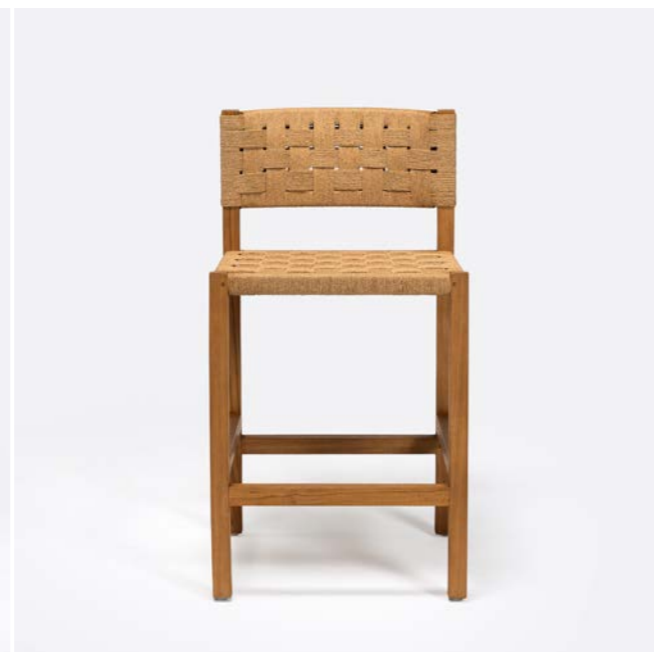

128056 - 1 seat

A: 48 cm / 18.9 in
B: 55 cm / 21.7 in
C: 90 cm / 35.4 in
D: 60 cm / 23.6 in
11 kg

128056