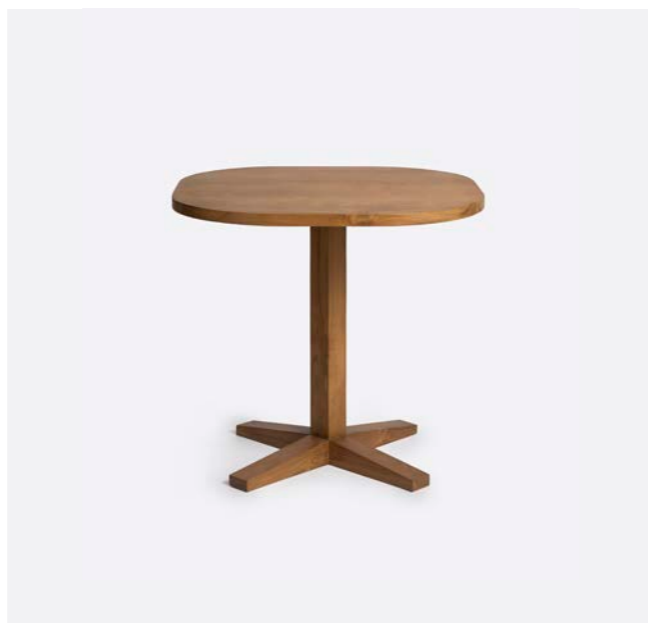

Water-based sealer / Sellador base agua / Scellant à base d'eau.

111282 - 2 seats

A: 80 cm / 31.5 in
B: 80 cm / 31.5 in
C: 75 cm / 29.5 in

111281 - 2 seats

A: 80 cm / 31.5 in
B: 80 cm / 31.5 in
C: 75 cm / 29.5 in