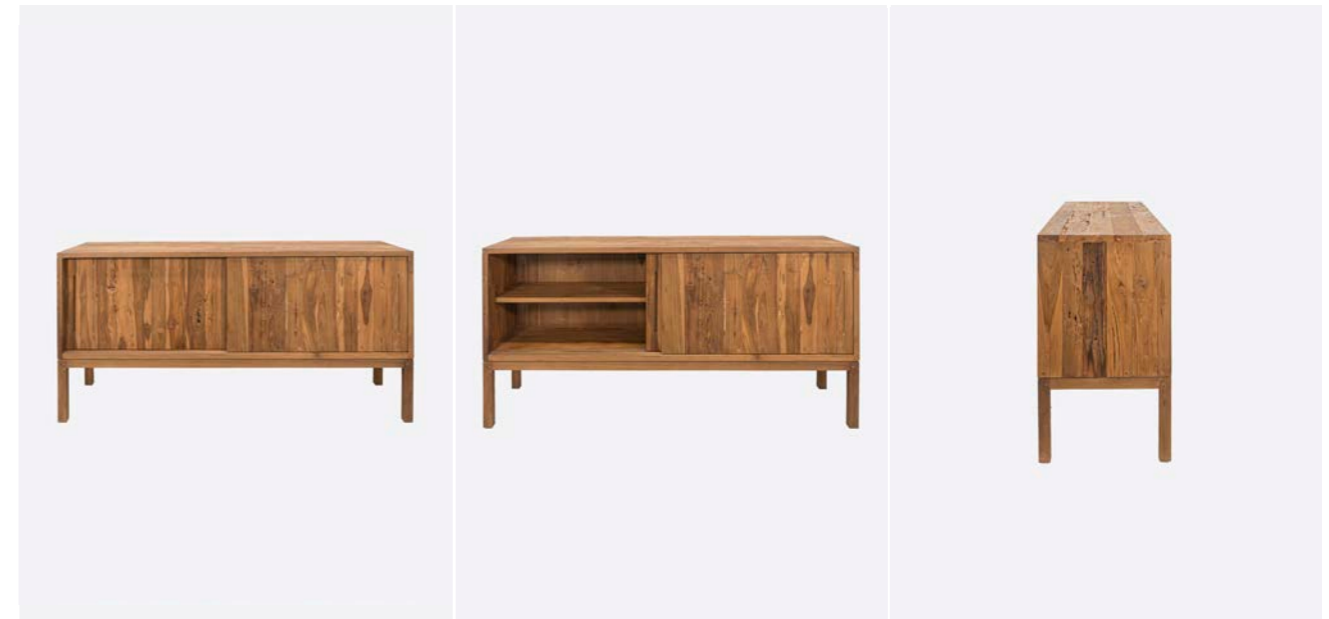

132073

A: 160 cm / 63 in   D: 29 cm / 11.4 in   **65 kg**
B: 45 cm / 17.7 in   E: 48 cm / 18.9 in
C: 77 cm / 30.3 in

132073