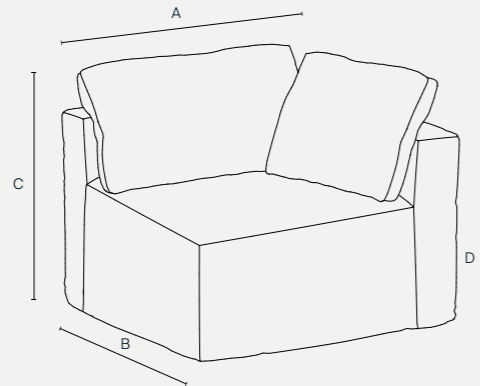

end unit sofa - 1 seat

A: 100 cm / 39.4 in
 B: 100 cm / 39.4 in
 C: 81 cm / 31.9 in
 D: 45 cm / 17.7 in

central unit sofa - 1 seat

A: 100 cm / 39.4 in
 B: 100 cm / 39.4 in
 C: 81 cm / 31.9 in
 D: 45 cm / 17.7 in