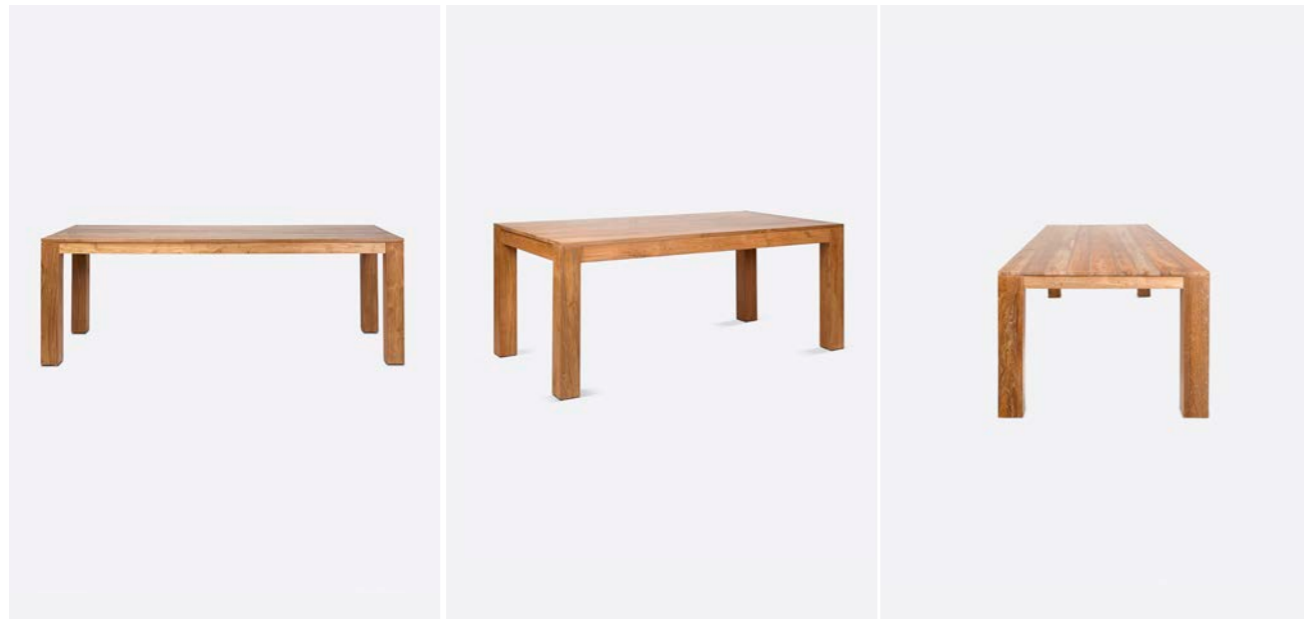

111033 - 12/14 seats

A: 300 cm / 118.1 in
B: 100 cm / 39.4 in
C: 76 cm / 29.9 in
D: 67 cm / 26.3 in
E: 276 cm / 108.7 in
78 kg