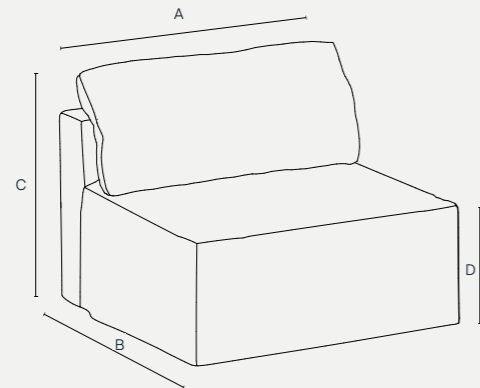

end unit sofa - 1 seat

A: 100 cm / 39.4 in
 B: 100 cm / 39.4 in
 C: 81 cm / 31.9 in
 D: 45 cm / 17.7 in

central unit sofa - 1 seat

A: 100 cm / 39.4 in
 B: 100 cm / 39.4 in
 C: 81 cm / 31.9 in
 D: 45 cm / 17.7 in