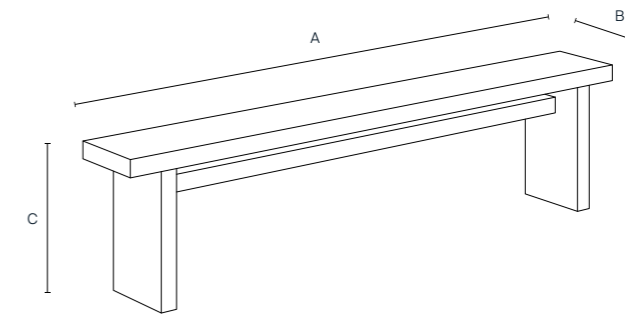

Finishes and protection / Acabados y protección / Finitions et protection

Water-based sealer / Sellador base agua / Scellant à base d'eau.