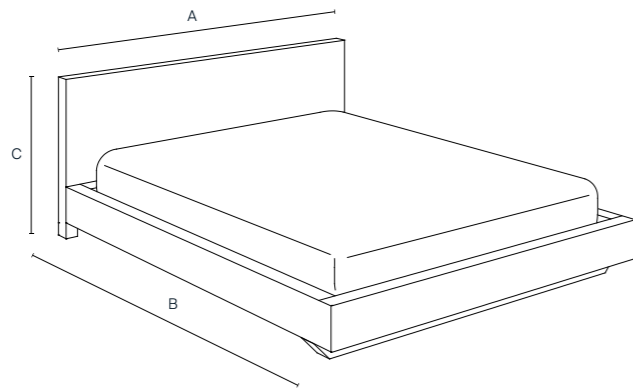

Geox 142021 / 142022

Materials / Materiales / Matériaux

Iron (*structure*); recycled teak (*interior*) / Hierro (*estructura*); teca reciclada (*interior*) / Fer (*structure*); teck recyclé (*intérieur*).

Textures / Texturas / Textures

Wire brushing / Cepillado de púas / Brossage métallique.

Finishes and protection / Acabados y protección / Finitions et protection

Powder coating (*structure*); Water-based sealer (*interior*) / Pintura en polvo (*estructura*); Sellador base agua (*interior*) / Peinture en poudre (*structure*); Scellant à base d'eau (*intérieur*).