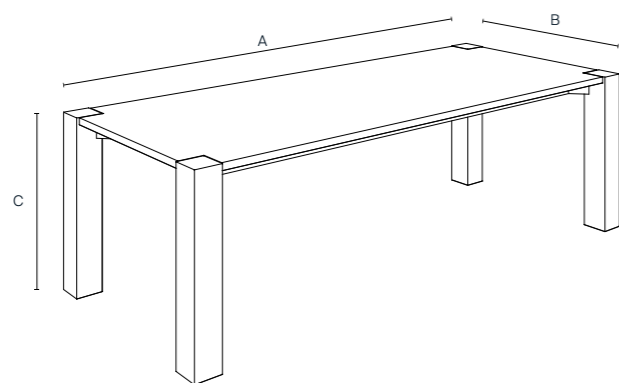

Water-based sealer / Sellador base agua / Scellant à base d'eau.

111037 - 8/10 seats

A: 250 cm / 98.4 in D: 12 cm / 4.7 in
 B: 100 cm / 39.4 in E: 3 cm / 1.2 in
 C: 75 cm / 29.5 in

111038 - 6/8 seats

A: 200 cm / 78.7 in D: 12 cm / 4.7 in
 B: 100 cm / 39.4 in E: 3 cm / 1.2 in
 C: 75 cm / 29.5 in