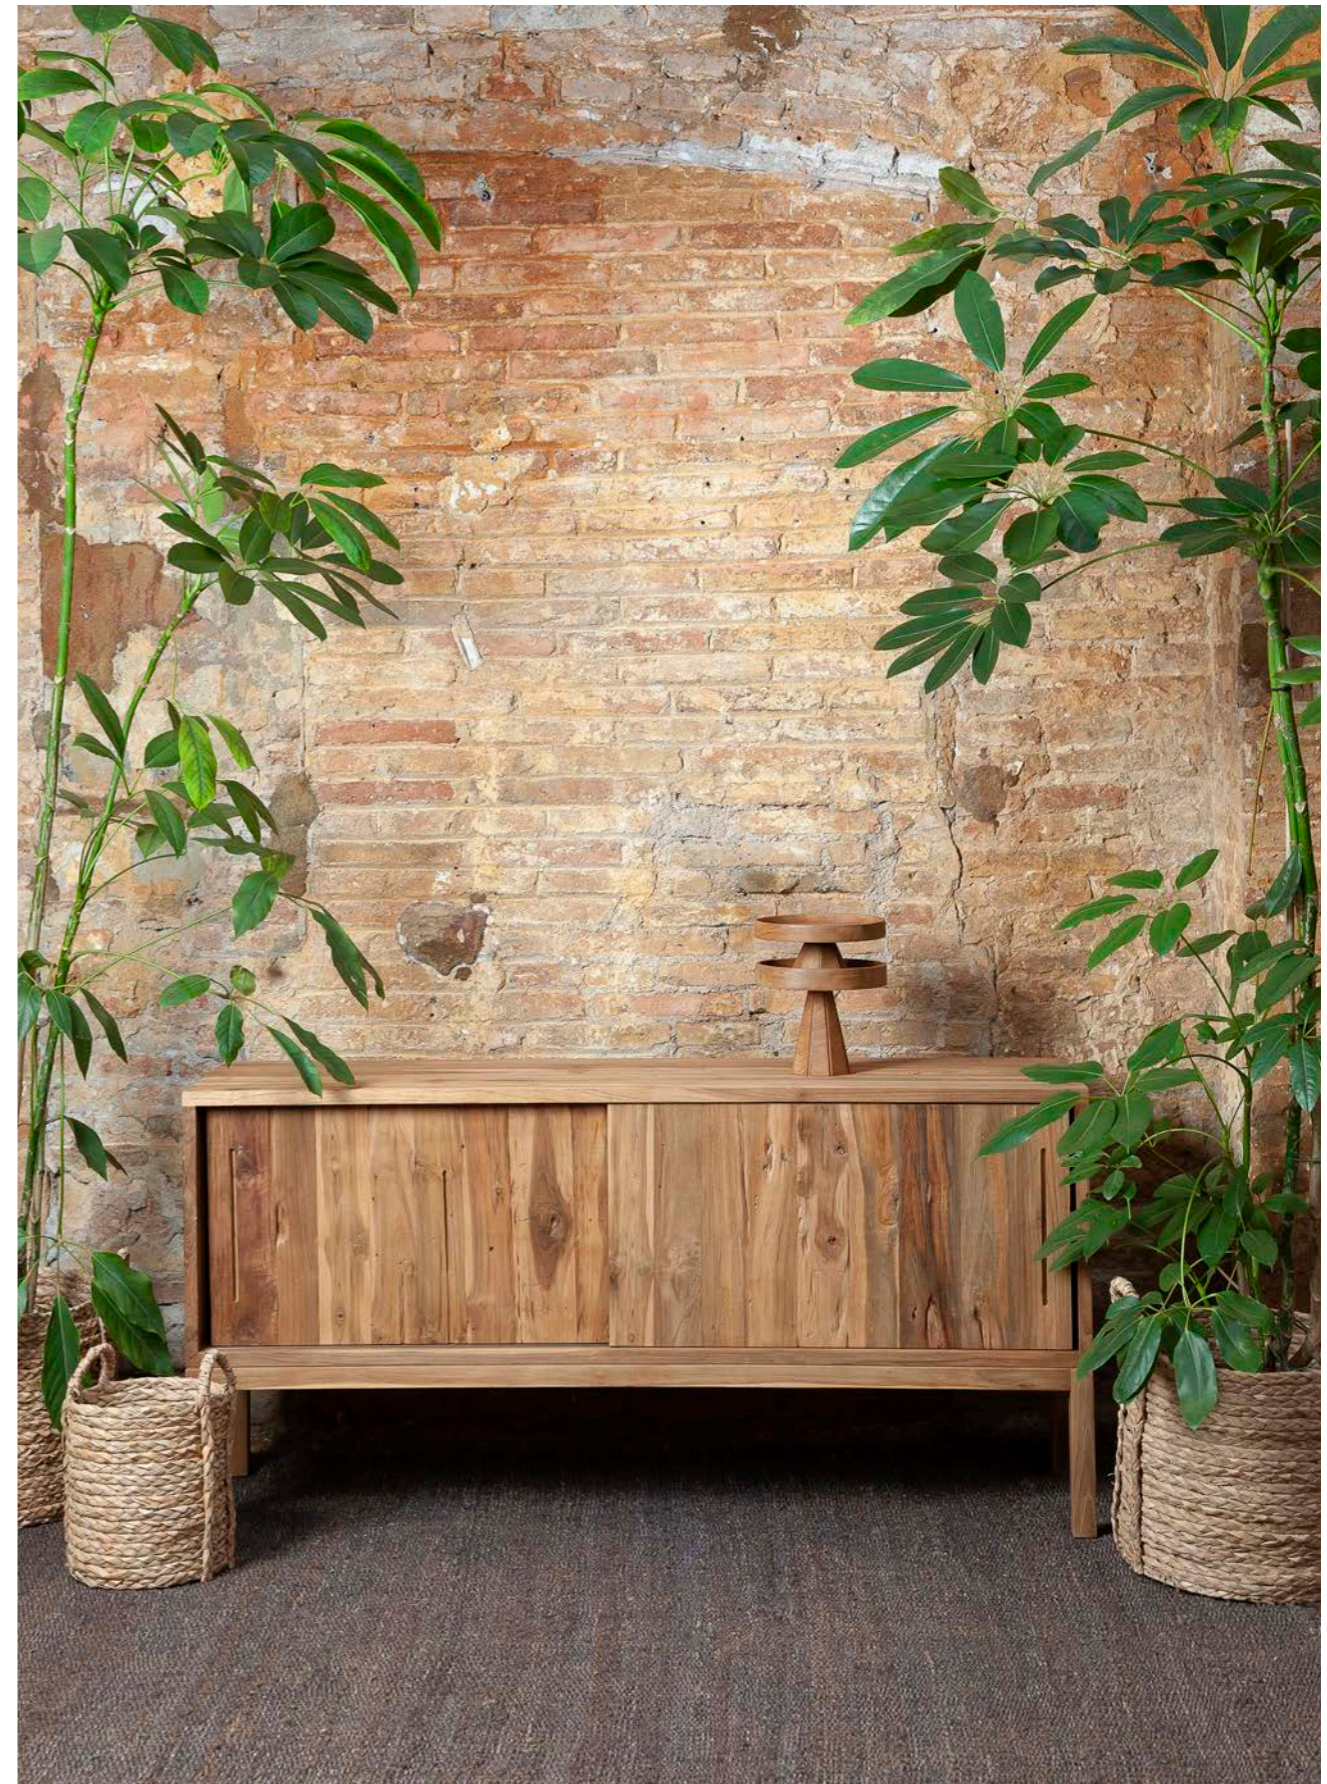

El aparador EROSI se distingue por su belleza intemporal y su adaptabilidad a cualquier entorno y estilo decorativo. Su diseño minimalista, con líneas sobrias y depuradas, presenta dos puertas correderas de inspiración japonesa, detrás de las cuales se esconden unas prácticas y espaciosas baldas. Pertenece a la familia EROSI, reconocida por el uso de madera de teca reciclada que ha conservado las inimitables marcas de la erosión del tiempo, otorgándole así un carácter único a cada pieza. Disponible en dos acabados: natural y negro.

Le buffet EROSI se distingue par sa beauté intemporelle et sa capacité à s'adapter à tous les environnements et à tous les styles de décoration. Son design minimaliste, aux lignes sobres et raffinées, se caractérise par deux portes coulissantes d'inspiration japonaise, derrière lesquelles se cachent des étagères pratiques et spacieuses. Elle appartient à la famille EROSI, réputée pour l'utilisation de bois de teck recyclé qui a conservé les marques inimitables de l'érosion du temps, conférant ainsi à chaque pièce un caractère unique. Disponible en deux finitions : naturelle et noire.