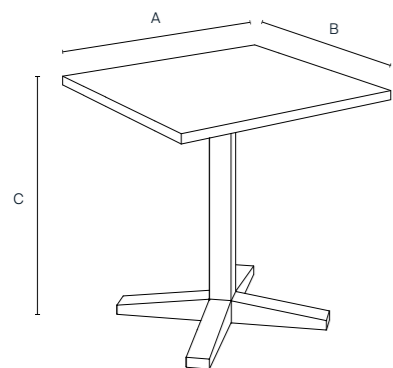

Water-based sealer / Sellador base agua / Scellant à base d'eau.

111282 - 2 seats

A: 80 cm / 31.5 in
B: 80 cm / 31.5 in
C: 75 cm / 29.5 in

111281 - 2 seats

A: 80 cm / 31.5 in
B: 80 cm / 31.5 in
C: 75 cm / 29.5 in