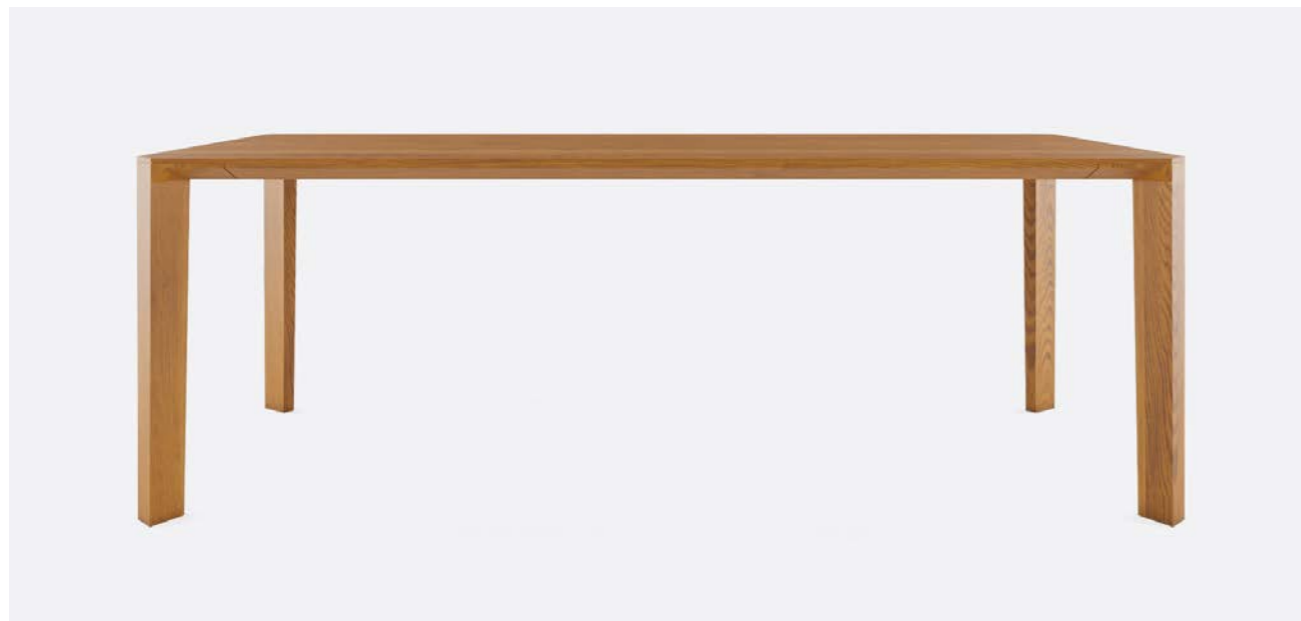

A: 180 cm / 70.9 in D: 71 cm / 28 in 68 kg
 B: 90 cm / 35.4 in E: 8 cm / 3.1 in
 C: 76 cm / 29.9 in

111263 - 10/12 seats

A: 220 cm / 86.6 in D: 60 cm / 23.5 in 74 kg
 B: 95 cm / 37.4 in E: 8 cm / 3.1 in
 C: 76 cm / 29.9 in