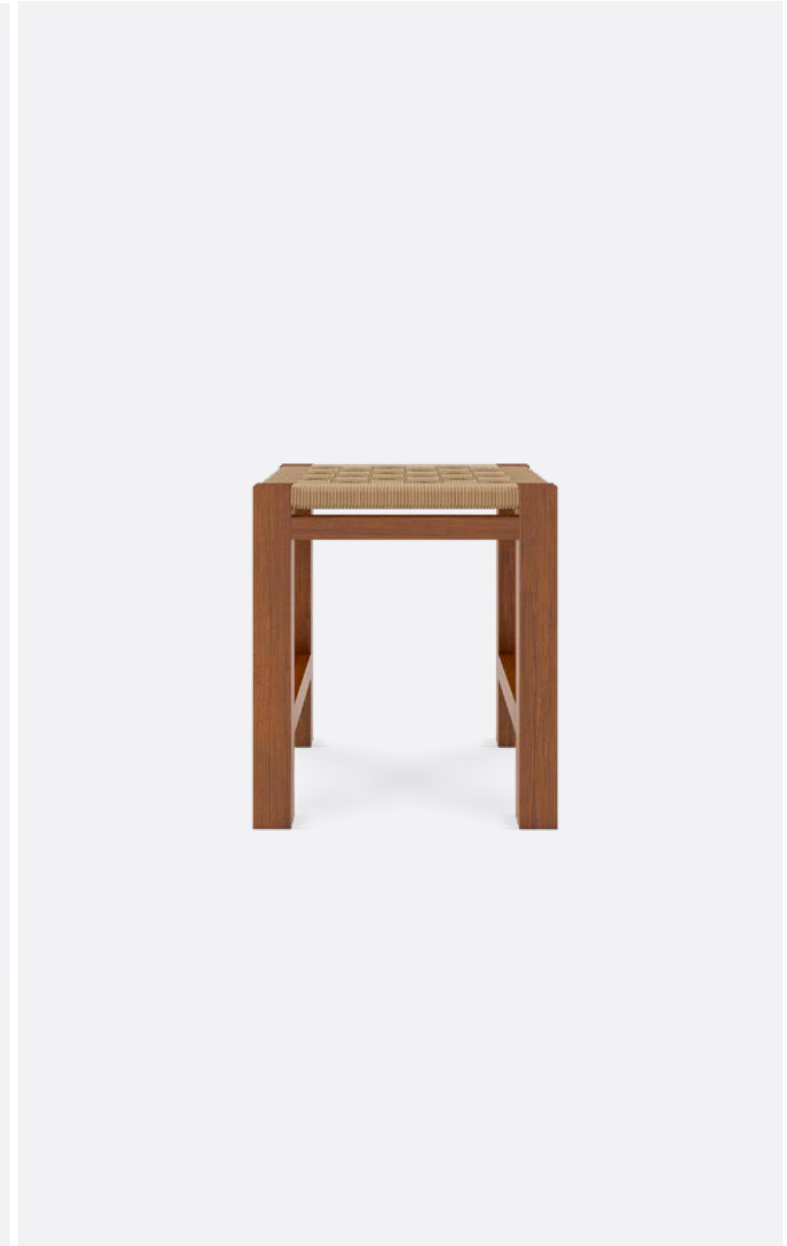

Material: Recycled teak (structure); woven (seat).
Texture: Smooth.