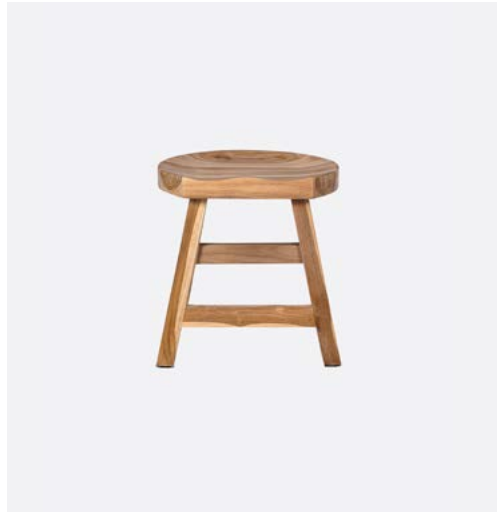

Diavolo

Width x Depth x Height	Natural	Black
36 x 36 x 40 cm 14.1 x 14.1 x 15.7 in	124081	124082

Material: Recycled teak.
Texture: Wire brushing.

Material: Recycled teak.
Texture: Wire brushing.

King

Width x Depth x Height	Natural	Natural - Black	Black
44 x 38 x 45 cm 17.3 x 15 x 17.7 in	124011	124012	124013
44 x 38 x 79 cm 17.3 x 15 x 31.1 in	128021		128023