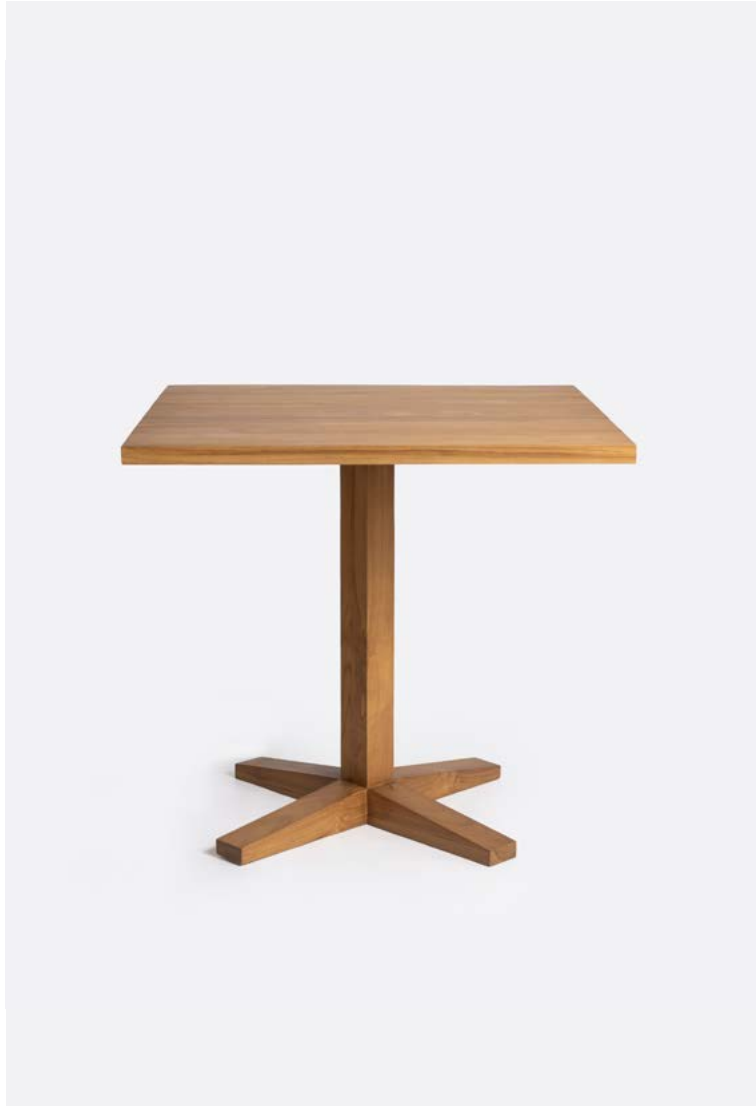

Material: Recycled teak.
Texture: Smooth.

Rumah New

Width x Depth x Height

Natural - Square

Natural - Round

80 x 80 x 75 cm 31.5 x 31.5 x 29.5 in

111282

111281

Material: Recycled teak.
Texture: Smooth.