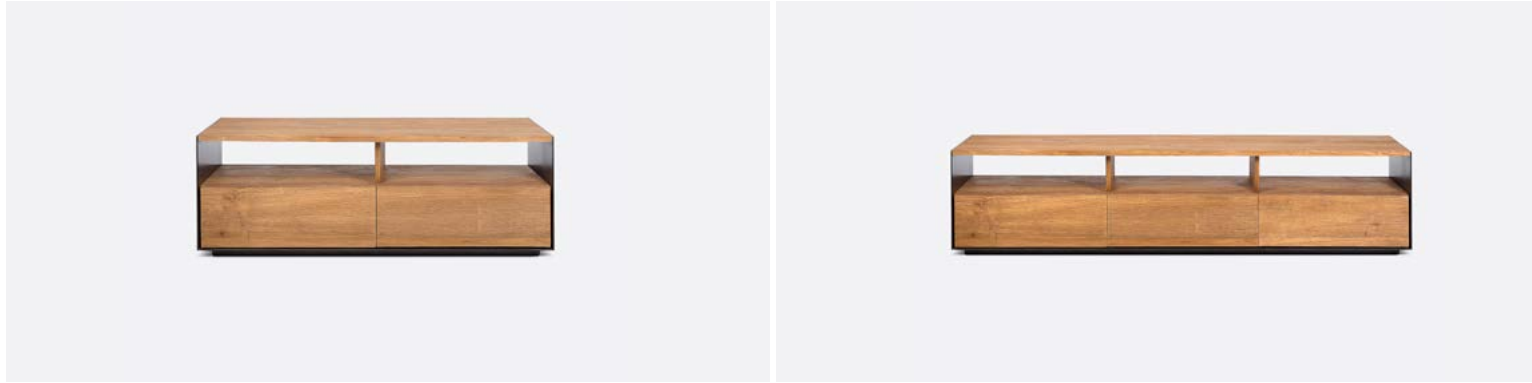

Geox TV cupboards

Width x Depth x Height		Natural - Iron
120 x 40 x 40 cm	47.2 x 15.7 x 15.7 in 2 drawers	134022
180 x 40 x 40 cm	70.9 x 15.7 x 15.7 in 3 drawers	134021
220 x 40 x 40 cm	86.6 x 15.7 x 15.7 in 3 drawers	134023

Material: Recycled teak (structure); iron (legs).
Texture: Smooth.

Onetwo TV cupboards

Width x Depth x Height		Natural - Iron
140 x 40 x 40 cm	55 x 15.7 x 15.7 in 2 drawers	134011
200 x 40 x 40 cm	78.7 x 15.7 x 15.7 in 3 drawers	134012