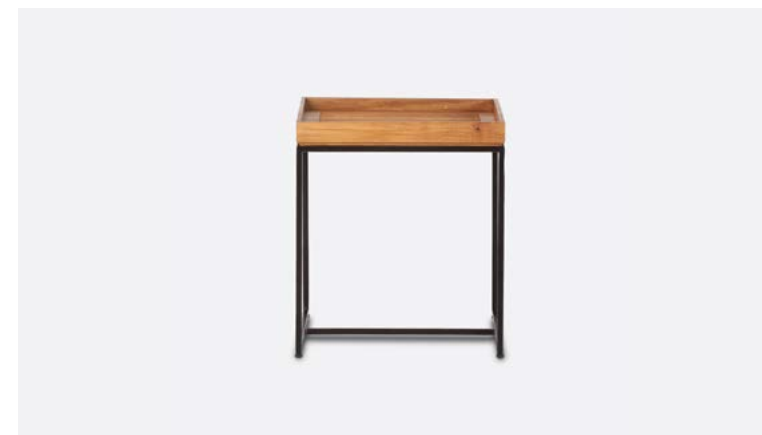

Banjar

Width x Depth x Height	Natural - Iron	Black - Iron
40 x 40 x 40 cm 15.8 x 15.8 x 15.8 in	113171	113172

Material: Recycled teak (top); iron (legs).
Texture: Smooth and carving.

Material: Recycled teak (top); iron (legs).
Texture: Smooth and carving.