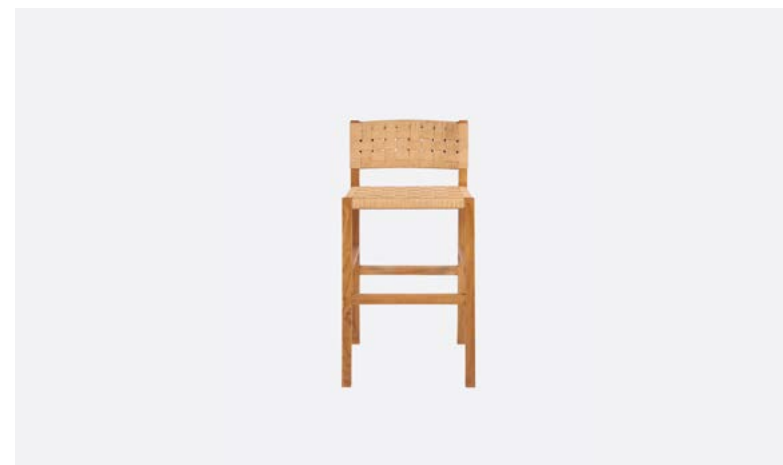

Cora

Width x Depth x Height	Natural
48 x 51 x 90 cm 18.9 x 20 x 35.4 in	128056
48 x 51 x 110 cm 18.9 x 20 x 43.3 in	128055