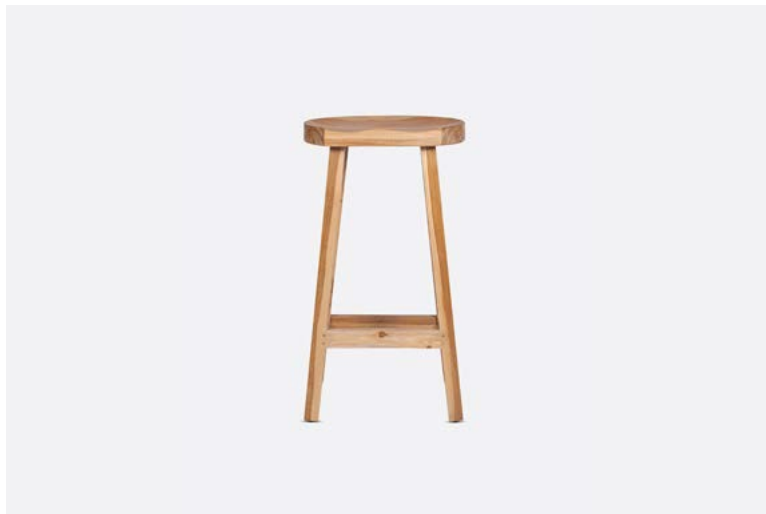

Material: Recycled teak.
Texture: Wire brushing.

Material: Recycled teak.
Texture: Smooth.