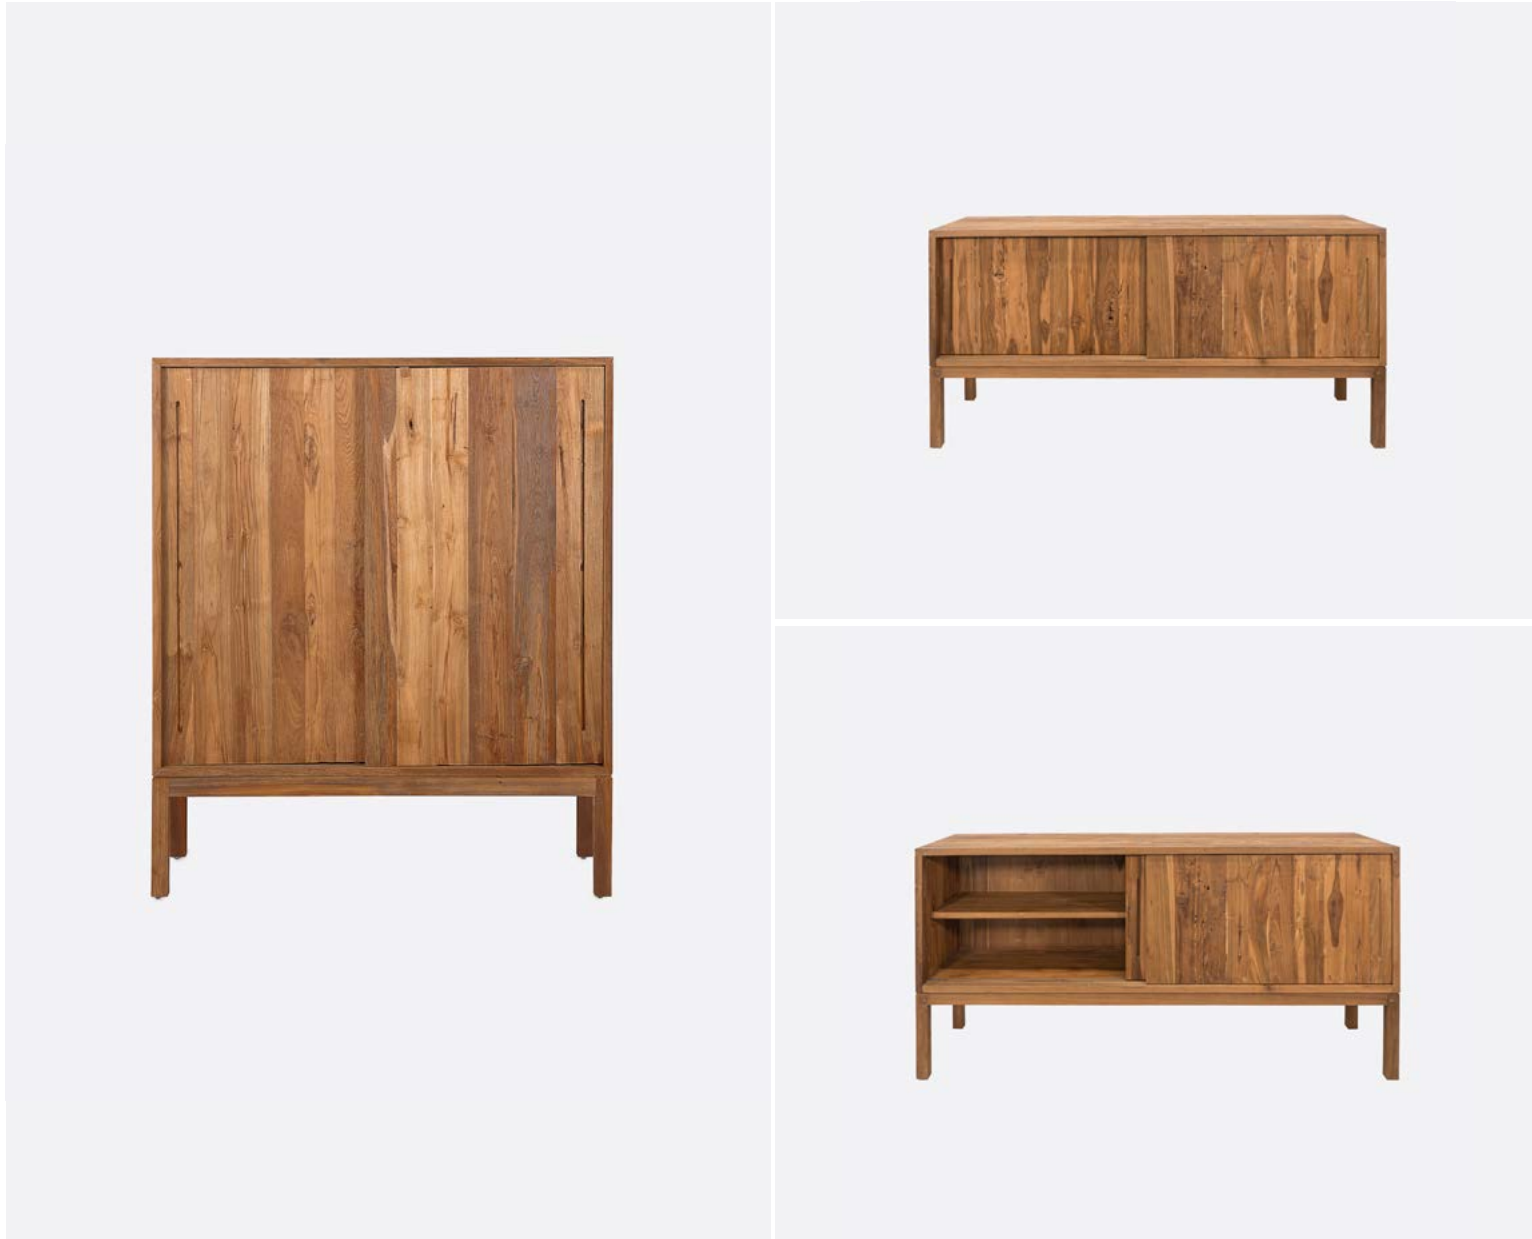

Erosi

Width x Depth x Height		Natural
110 x 45 x 130 cm	43.3 x 17.7 x 51.2 in	132072
160 x 45 x 77 cm	63 x 17.7 x 30.3 in	132073

Material: Recycled teak.
Texture: Eroded.

Geox

Width x Depth x Height		Natural - Iron
120 x 40 x 90 cm	47.2 x 15.7 x 35.4 in	132011
180 x 45 x 82 cm	70.9 x 17.7 x 32.3 in	132041
208 x 45 x 74 cm	81.9 x 17.7 x 29.1 in	132012
230 x 50 x 45 cm	90.5 x 19.7 x 17.7 in	132081