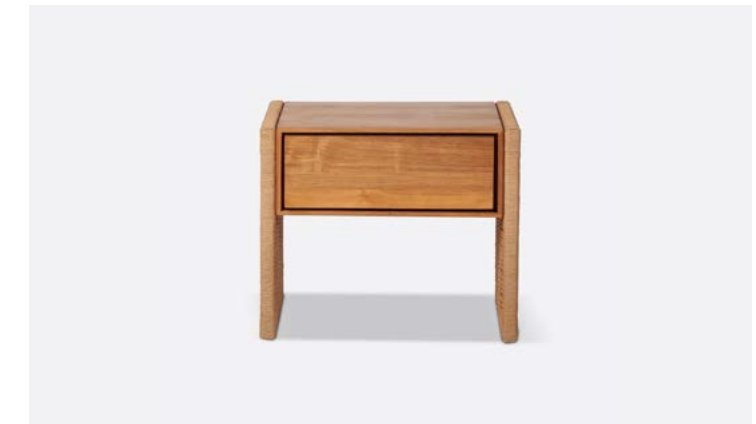

Material: Recycled teak (top); iron (legs).
Texture: Wire brushing.

Essent

Width x Depth x Height	Natural
40 x 40 x 60 cm 15.7 x 15.7 x 23.6 in	141041

Material: Recycled teak.
Texture: Smooth.

Tarok

Width x Depth x Height	Natural
55 x 40 x 48 cm 21.6 x 15.7 x 18.9 in	141071