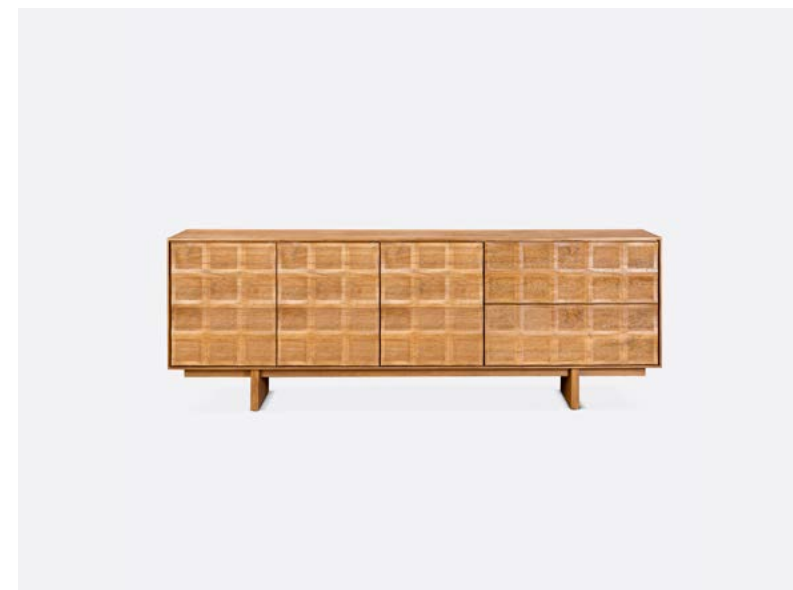

Material: Recycled teak.
Texture: Smooth (structure); carving (doors).

Material: Recycled teak.
Texture: Wire brushing (structure); carving (doors).