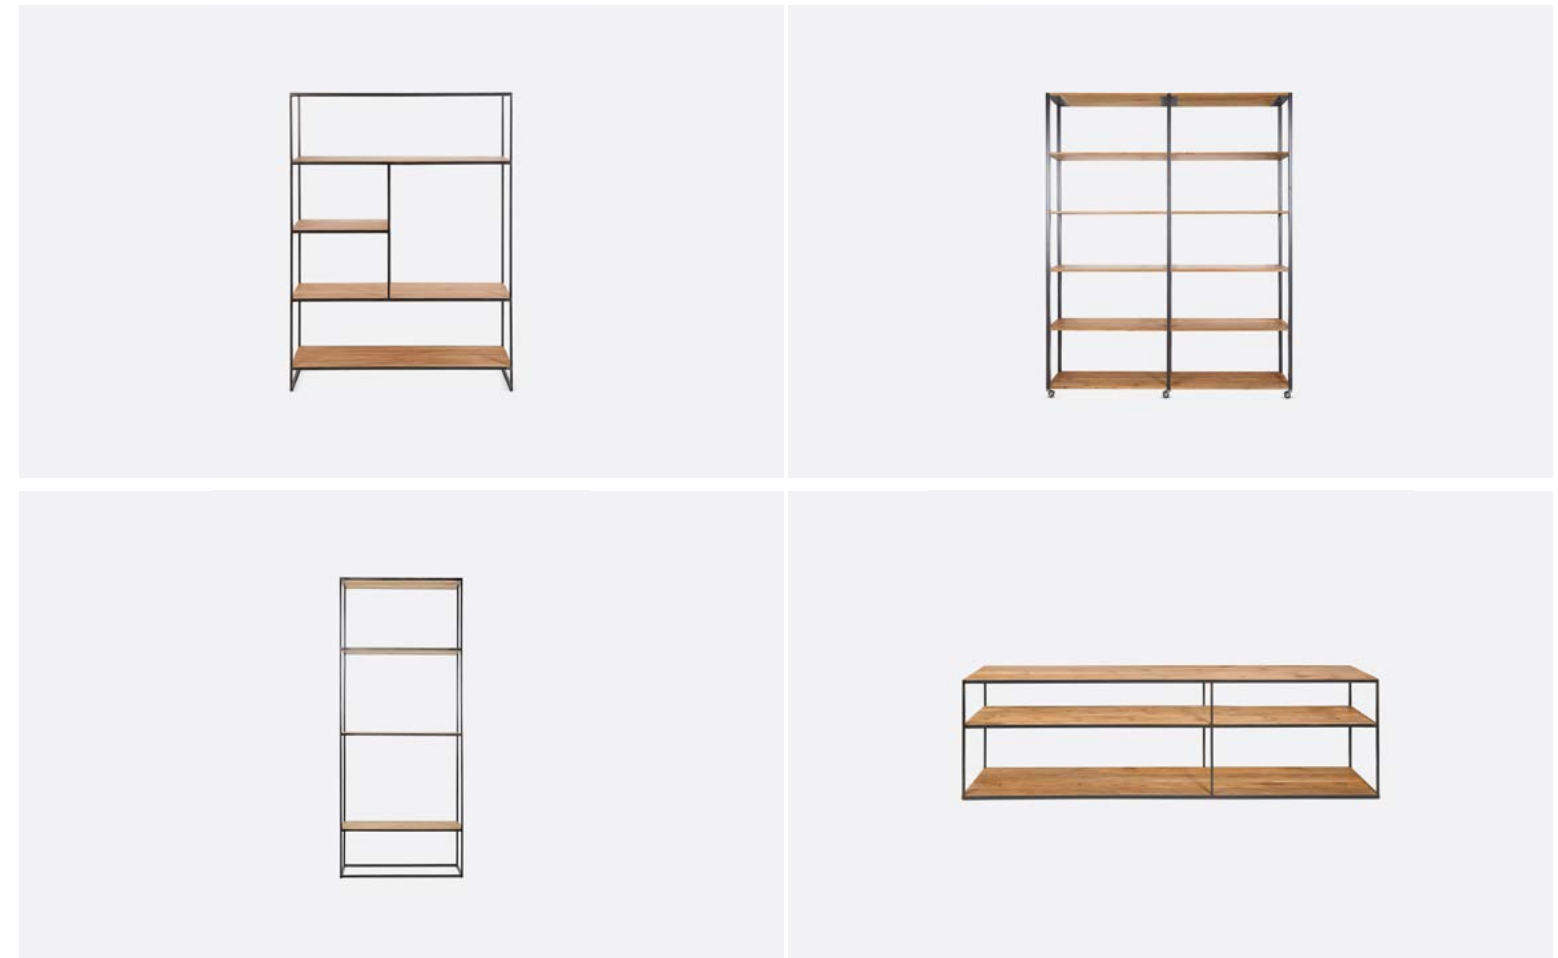

Material: Recycled teak.
Texture: Eroded.

Geox

Width x Depth x Height		Natural - Iron
140 x 22 x 6 cm	55.1 x 8.7 x 2.4 in shelf	131091
200 x 22 x 6 cm	78.7 x 8.7 x 2.4 in shelf	131092
240 x 37 x 72 cm	94.5 x 14.6 x 28.3 in bookshelves	131095

Material: Recycled teak (shelves); iron (structure).

Texture: Wire brushing.

Onetwo

Width x Depth x Height		Natural - Iron
110 x 37 x 152 cm	43.3 x 14.6 x 59.8 in	131121
200 x 45 x 250 cm	78.7 x 17.7 x 98.4 in	131051
80 x 30 x 195 cm	31.5 x 11.8 x 76.8 in	131101
180 x 37 x 63 cm	70.9 x 14.6 x 24.8 in	131011
200 x 37 x 63 cm	78.7 x 14.6 x 24.8 in	131012
180 x 40 x 70 cm	70.9 x 15.7 x 27.6 in drawers	131081
80 x 30 x 195 cm	31.5 x 11.8 x 76.8 in drawers	131061
60 x 30 x 195 cm	23.6 x 11.8 x 76.8 in drawers	131071