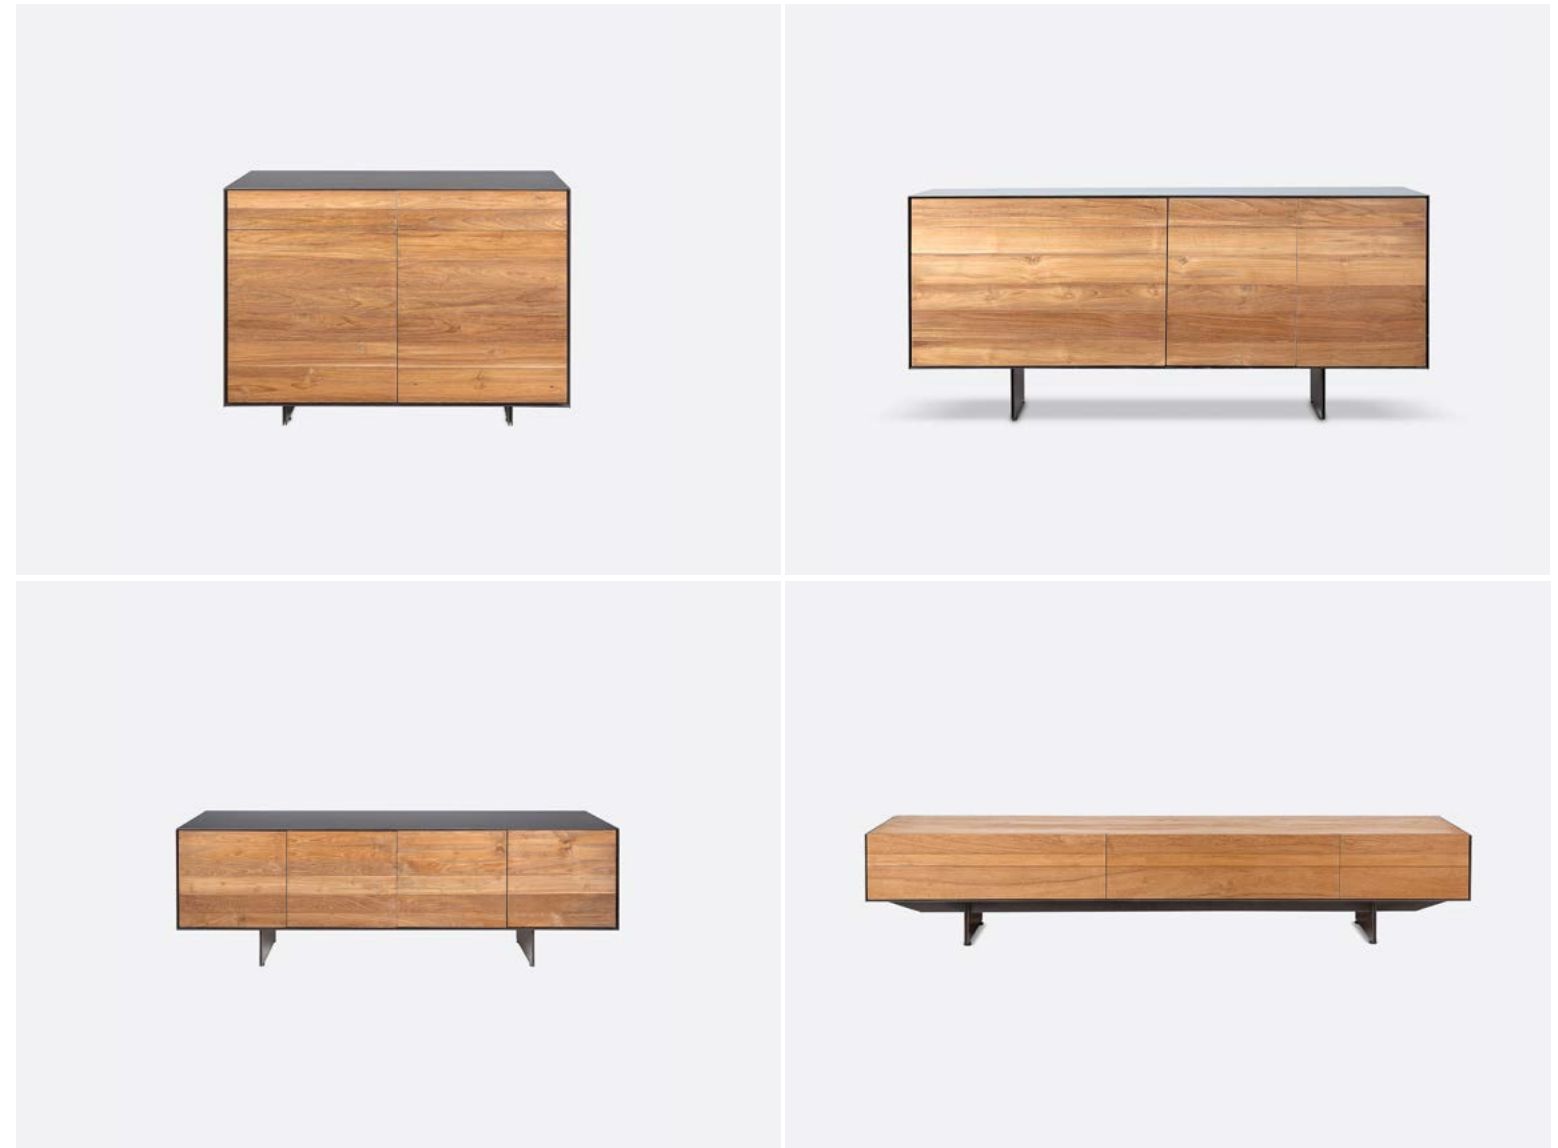

Erosi

Width x Depth x Height		Natural
110 x 45 x 130 cm	43.3 x 17.7 x 51.2 in	132072
160 x 45 x 77 cm	63 x 17.7 x 30.3 in	132073

Material: Recycled teak.
Texture: Eroded.

Geox

Width x Depth x Height		Natural - Iron
120 x 40 x 90 cm	47.2 x 15.7 x 35.4 in	132011
180 x 45 x 82 cm	70.9 x 17.7 x 32.3 in	132041
208 x 45 x 74 cm	81.9 x 17.7 x 29.1 in	132012
230 x 50 x 45 cm	90.5 x 19.7 x 17.7 in	132081

Material: Recycled teak (interior); iron (structure).
Texture: Wire brushing.

Lox

Width x Depth x Height	Natural - Iron
257 x 45 x 74 cm 101.2 x 17.7 x 29.1 in	132031
160 x 45 x 74 cm 63 x 17.7 x 29.1 in	132032