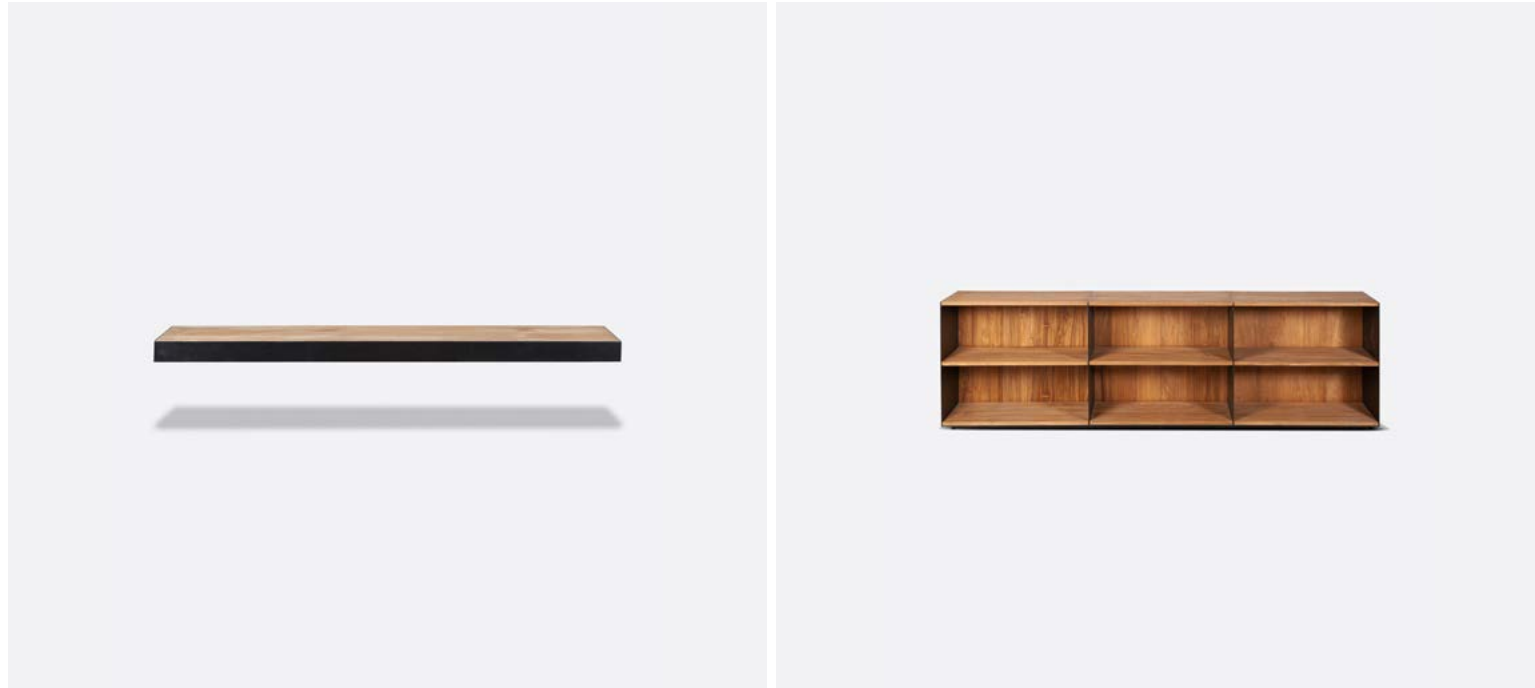

Material: Recycled teak.
Texture: Eroded.

Geox

Width x Depth x Height		Natural - Iron
140 x 22 x 6 cm	55.1 x 8.7 x 2.4 in shelf	131091
200 x 22 x 6 cm	78.7 x 8.7 x 2.4 in shelf	131092
240 x 37 x 72 cm	94.5 x 14.6 x 28.3 in bookshelves	131095