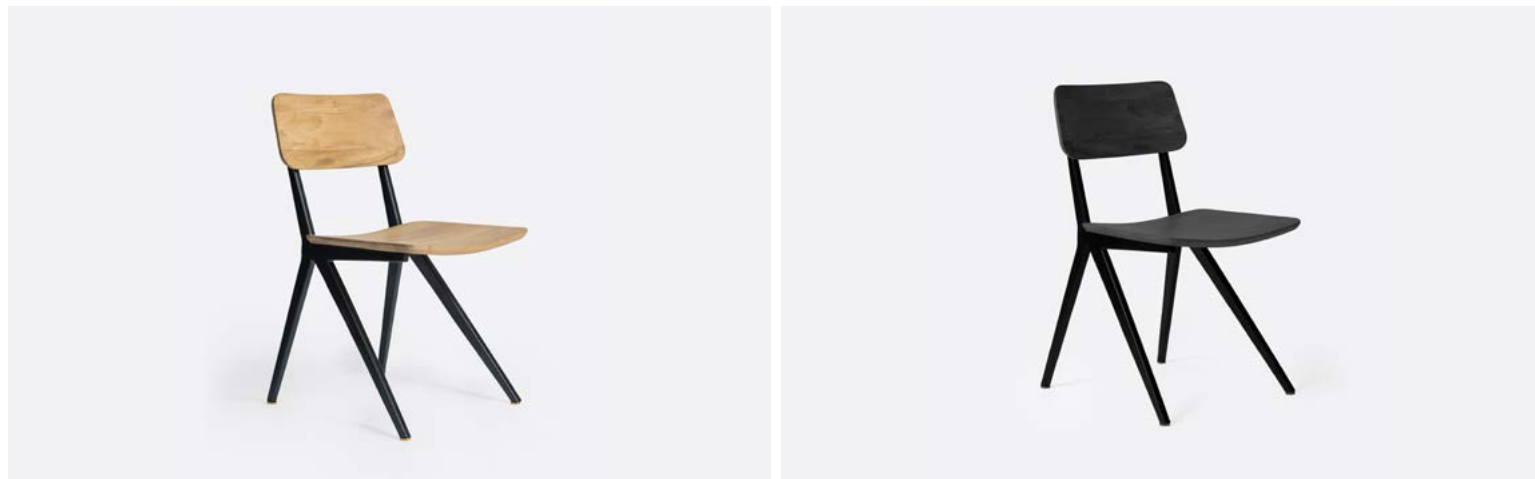

Cora Folding chair | New

Width x Depth x Height	Natural
50 x 57 x 84 cm 19.7 x 22.4 x 33 in	121098

Material: Recycled teak (legs); rope (seat).
Texture: Smooth.

Liku New

Width x Depth x Height	Natural	Black
47 x 55 x 79 cm 18.5 x 21.6 x 31.1 in	121151	121152